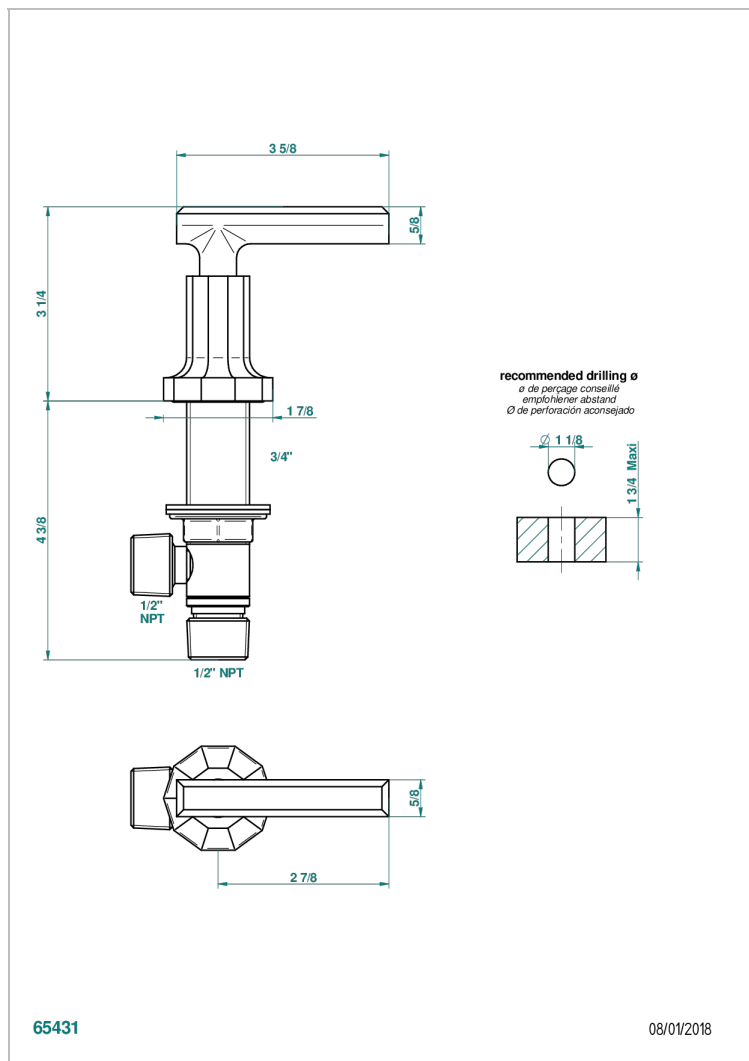

# LES ONDES WITH LEVER HANDLES

G8B-36/CUS

3/4" deck valve with trim - Cold