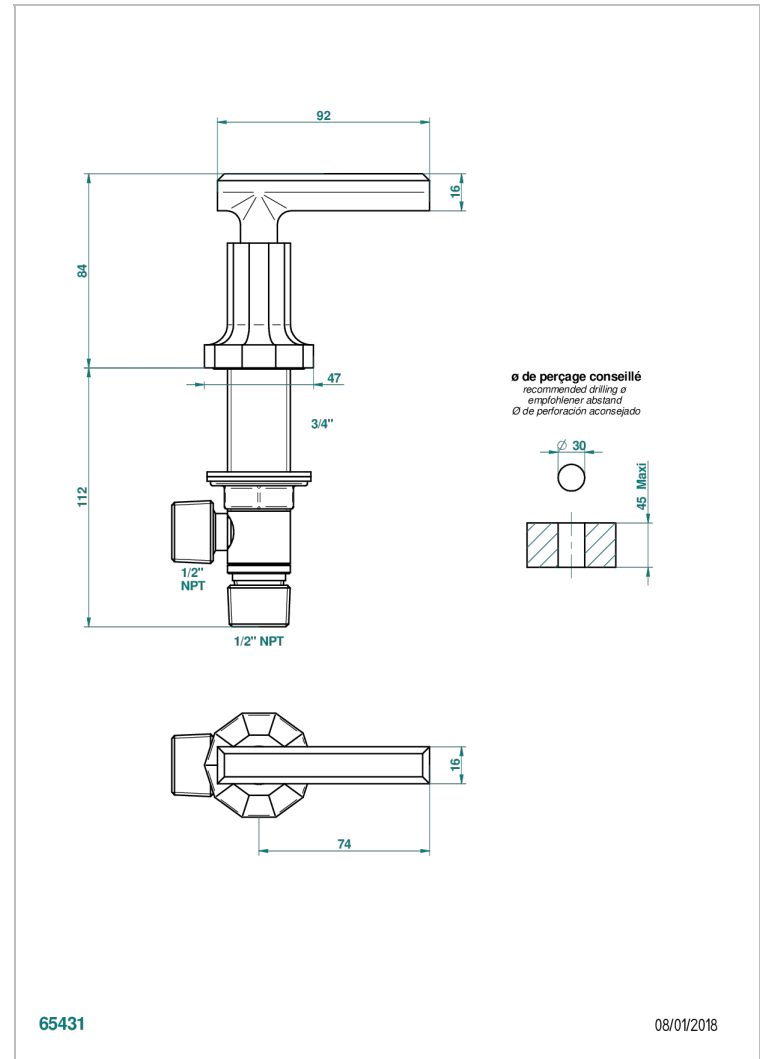

# LES ONDES WITH LEVER

G8B-36/C

Rim mounted 3/4" valve, cold

THG<sup>®</sup>  
PARIS

## CHARACTERISTIC

- Les Ondes with lever
- Rim mounted 3/4" valve, cold