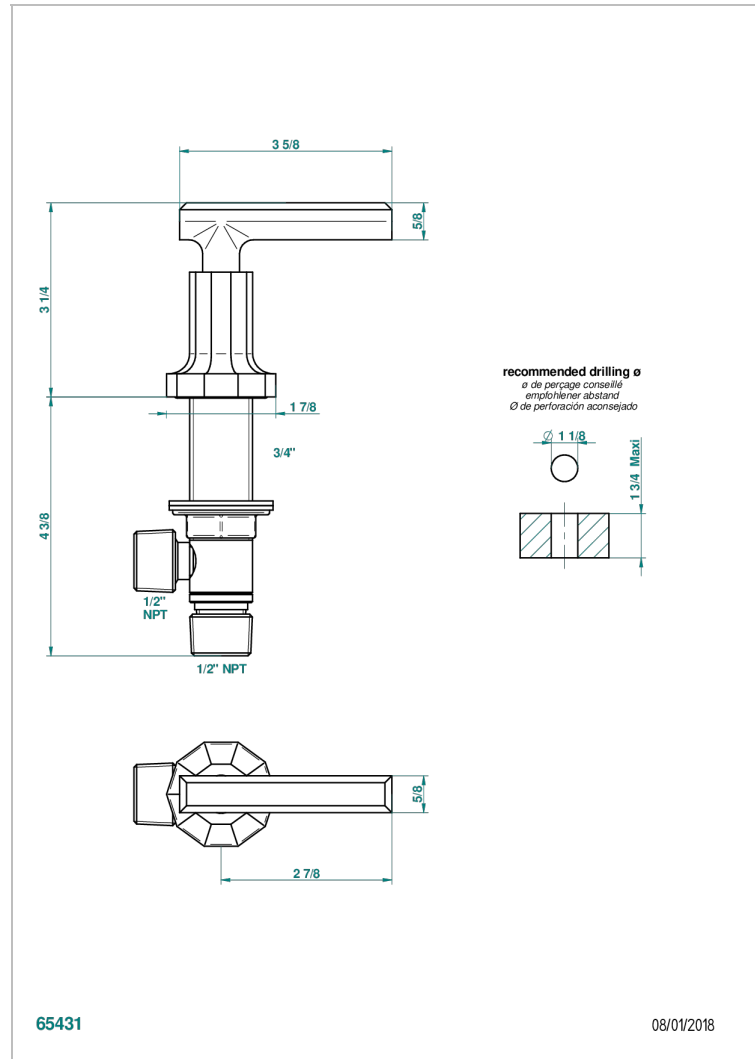

# LES ONDES WITH LEVER

G8B-36/C

Rim mounted 3/4" valve, cold

## CHARACTERISTIC

- Les Ondes with lever
- Rim mounted 3/4" valve, cold