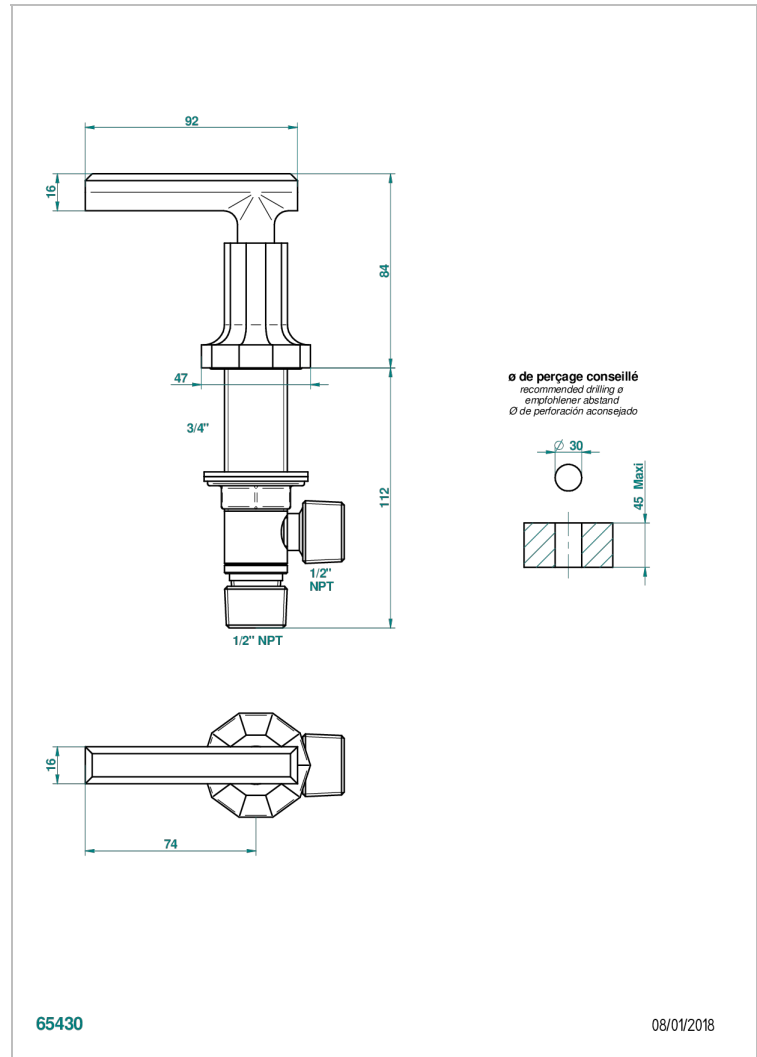

# LES ONDES WITH LEVER

G8B-36/H

Rim mounted 3/4" valve, hot

## CHARACTERISTIC

- Les Ondes with lever
- Rim mounted 3/4" valve, hot