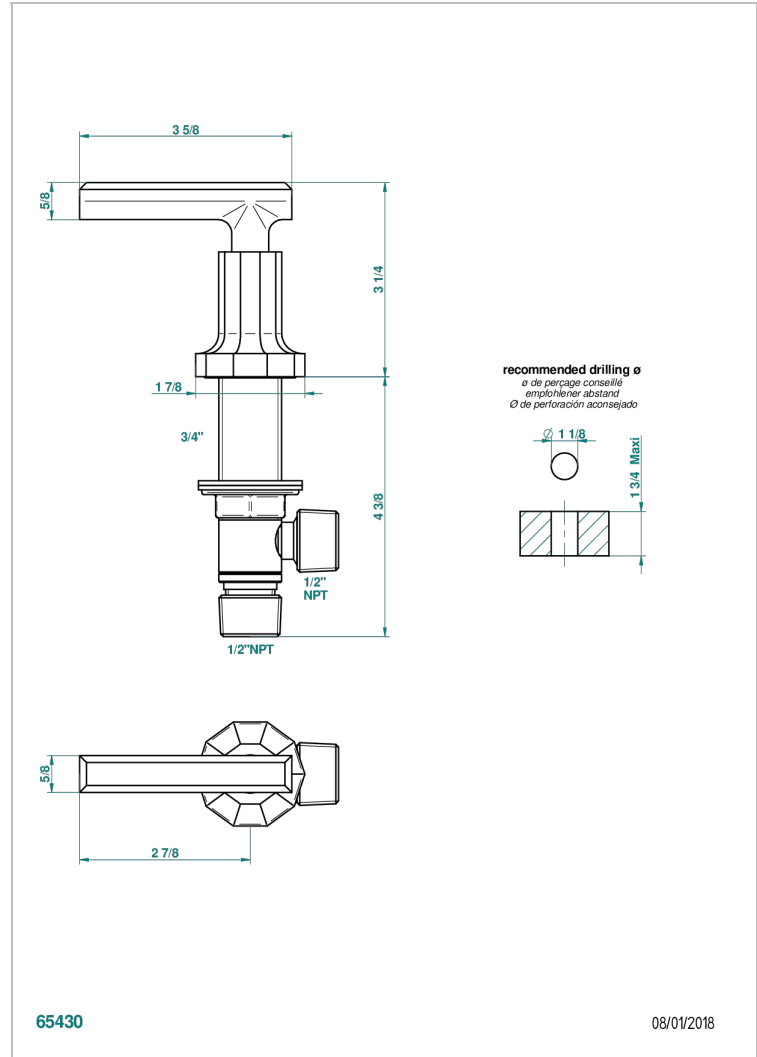

# LES ONDES WITH LEVER

G8B-36/H

Rim mounted 3/4" valve, hot

## CHARACTERISTIC

- Les Ondes with lever
- Rim mounted 3/4" valve, hot