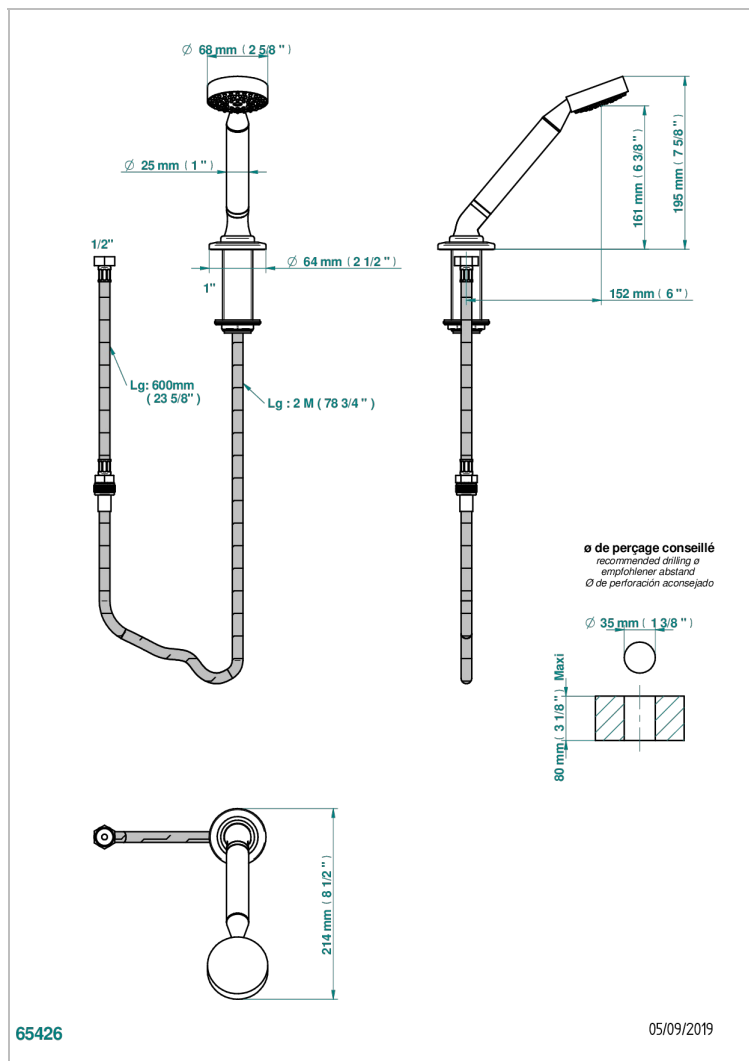

SYSTEM CRYSTAL WITH LEVER

G9K-60A

Rim mounted stylised handshower, 2 m hose and angle rest

CHARACTERISTIC

- ACS : 20ACCLY558

TECHNICAL SPECS

- Recommandé : 3 bars (max. 5 bars) - Advised : 43,5 psi (max. 72 psi)
- 9,5 l/min à 3 bars (2.5 gpm at 43.5 psi)

STANDARDS

AVAILABLE FINITIONS

Antique nickel - H28
Black ceram - D30
Blush PVD - H62
Brass color PVD - H49
Brown bronze color PVD - F33
Gold color PVD - H52

Graphite PVD - H64
Lacquered light bronze - D01
Matt Umber PVD - H67
Matt blush PVD - H60
Matt brass color PVD - H50
Matt brown bronze color PVD - F34

Umber PVD - H66
Varnished matt antique red copper (color finish) - H07