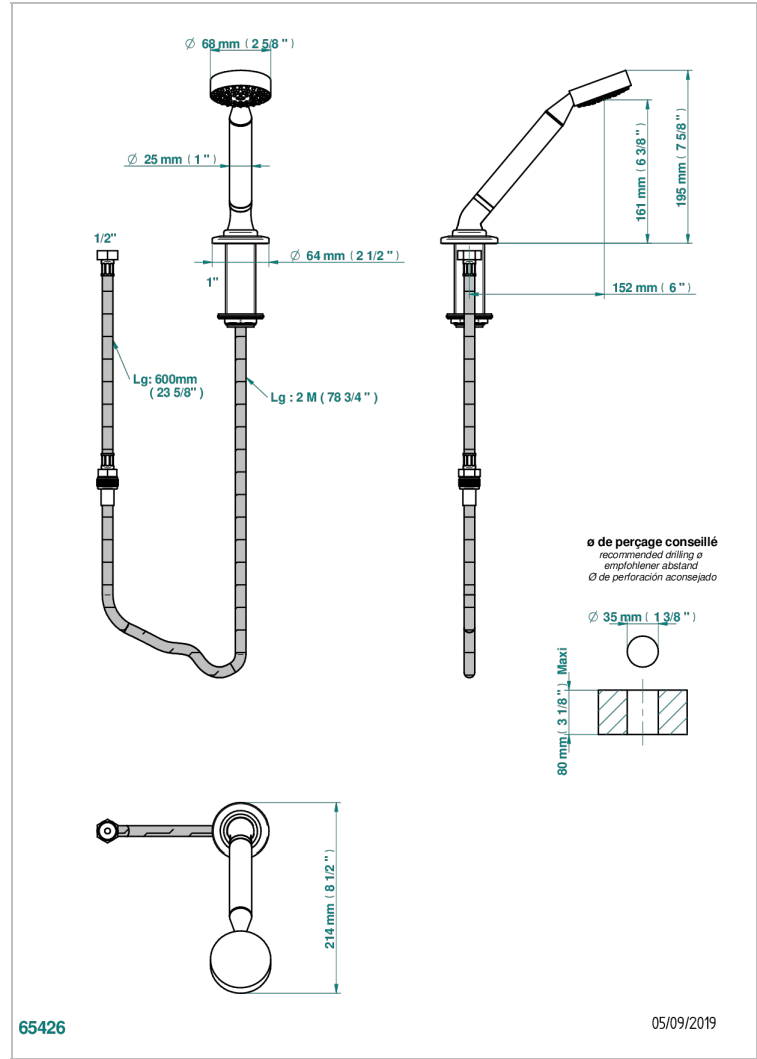

SYSTEM CRYSTAL

G9J-60A

Deck mounted hand shower, with hose

CHARACTERISTIC

- ACS : 20ACCLY558

TECHNICAL SPECS

- Recommandé : 3 bars (max. 5 bars) - Advised : 43,5 psi (max. 72 psi)
- 9,5 l/min à 3 bars (2.5 gpm at 43.5 psi)

STANDARDS

AVAILABLE FINITIONS

- Black ceram - D30
- Blush PVD - H62
- Brass color PVD - H49
- Brown bronze color PVD - F33
- Chrome polished - A02
- Copper antique matt, coated - H07

- Gold color PVD - H52
- Gold mat - F07
- Gold polished - F01
- Graphite PVD - H64
- Light coated bronze - D01
- Matt Umber PVD - H67

- Matt blush PVD - H60
- Matt brass color PVD - H50
- Matt brown bronze color PVD - F34
- Matt chrome (American satin) - C02
- Matt gold color PVD - H53
- Matt graphite PVD - H65

- Matt nickel (American satin) - C01
- Matt nickel color PVD - H56
- Nickel antique / Sovereign - H28
- Nickel color PVD - H55
- Nickel polished - B01
- Soft gold - F30

- Soft matt gold - F31
- Umber PVD - H66