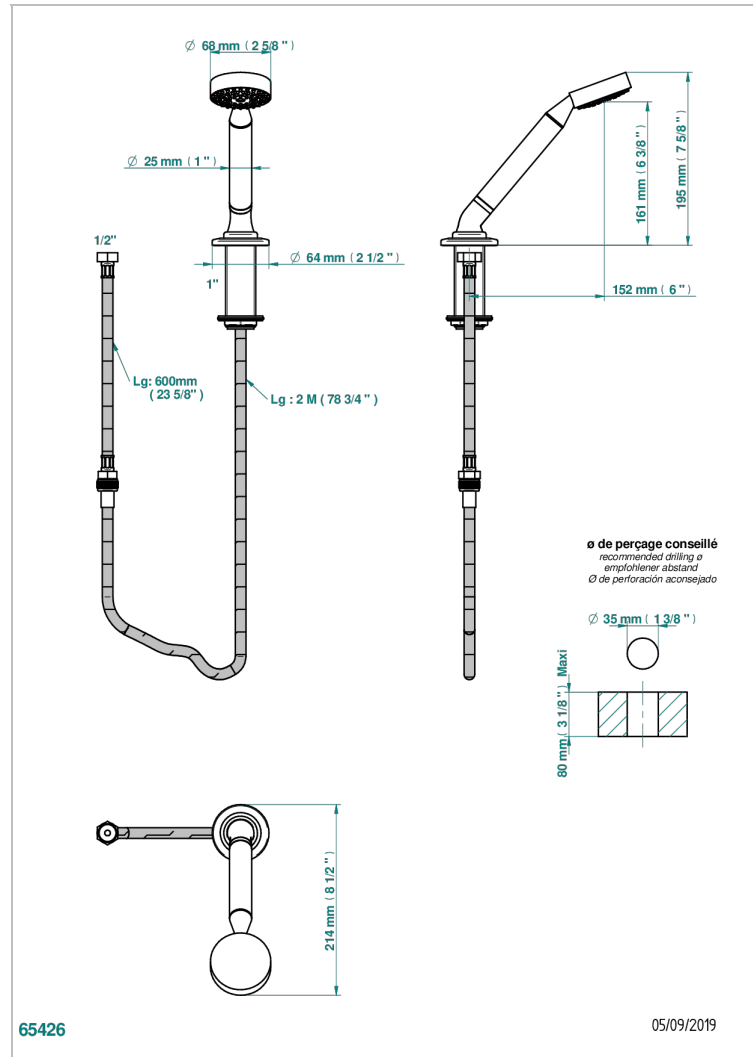

SYSTEM CRYSTAL

G9J-60A

Rim mounted stylised handshower, 2 m hose and angle rest

CHARACTERISTIC

- ACS : 20ACCLY558

TECHNICAL SPECS

- Recommandé : 3 bars (max. 5 bars) - Advised : 43,5 psi (max. 72 psi)
- 9,5 l/min à 3 bars (2.5 gpm at 43.5 psi)

STANDARDS

AVAILABLE FINITIONS

Antique nickel - H28
Black ceram - D30
Blush PVD - H62
Brass color PVD - H49
Brown bronze color PVD - F33
Gold color PVD - H52

Graphite PVD - H64
Lacquered light bronze - D01
Matt Umber PVD - H67
Matt blush PVD - H60
Matt brass color PVD - H50
Matt brown bronze color PVD - F34

Umber PVD - H66
Varnished matt antique red copper (color finish) - H07