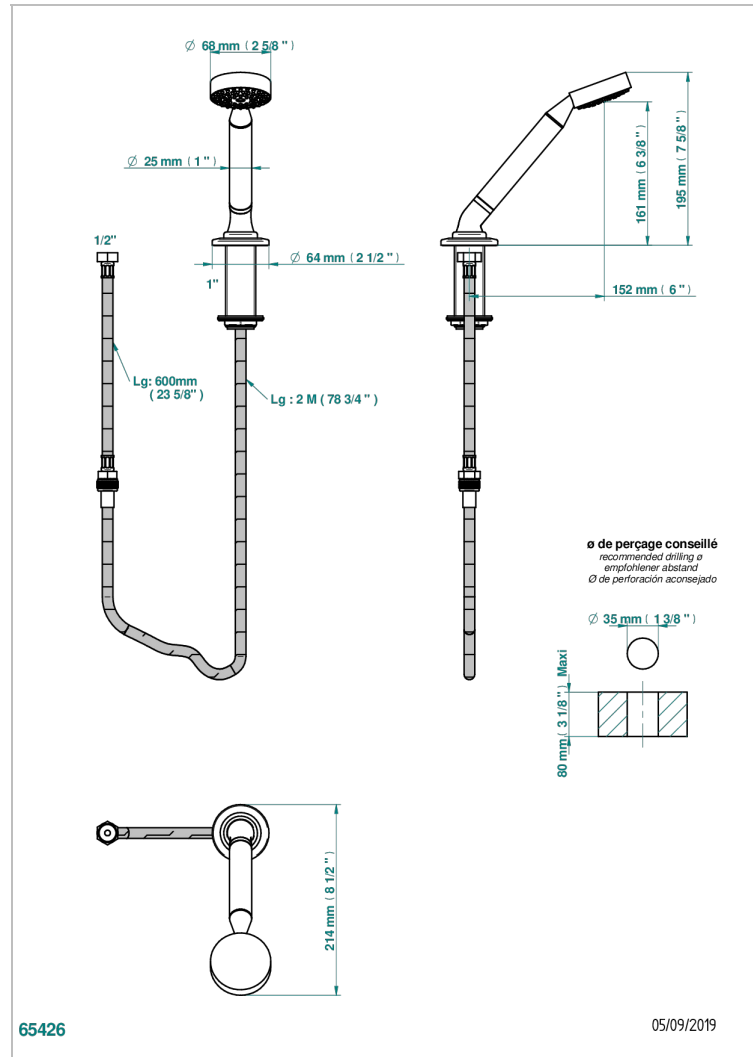

SYSTEM CRYSTAL

G9J-60A

Rim mounted stylised handshower, 2 m hose and angle rest

CHARACTERISTIC

- ACS : 20ACCLY558

STANDARDS

TECHNICAL SPECS

- Recommandé : 3 bars (max. 5 bars) - Advised : 43,5 psi (max. 72 psi)
- 9,5 l/min à 3 bars (2.5 gpm at 43.5 psi)

AVAILABLE FINITIONS

Antique nickel - H28
Black ceram - D30
Blush PVD - H62
Brass color PVD - H49
Brown bronze color PVD - F33
Gold color PVD - H52

Graphite PVD - H64
Lacquered antique silver (coated) - H03
Lacquered light bronze - D01
Matt Umber PVD - H67
Matt blush PVD - H60
Matt brass color PVD - H50