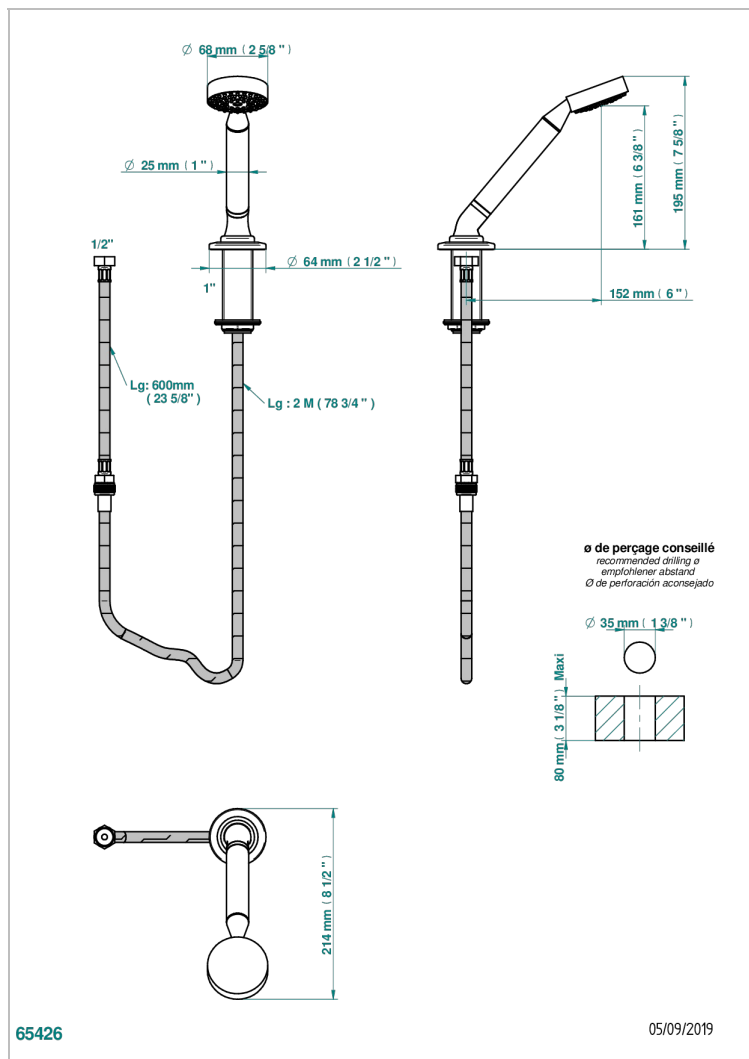

SYSTEM HOWLITE WITH LEVER HANDLES

G9H-60A

Deck mounted hand shower, with hose

CHARACTERISTIC

- ACS : 20ACCLY558

STANDARDS

TECHNICAL SPECS

- Recommandé : 3 bars (max. 5 bars) - Advised : 43,5 psi (max. 72 psi)
- 9,5 l/min à 3 bars (2.5 gpm at 43.5 psi)