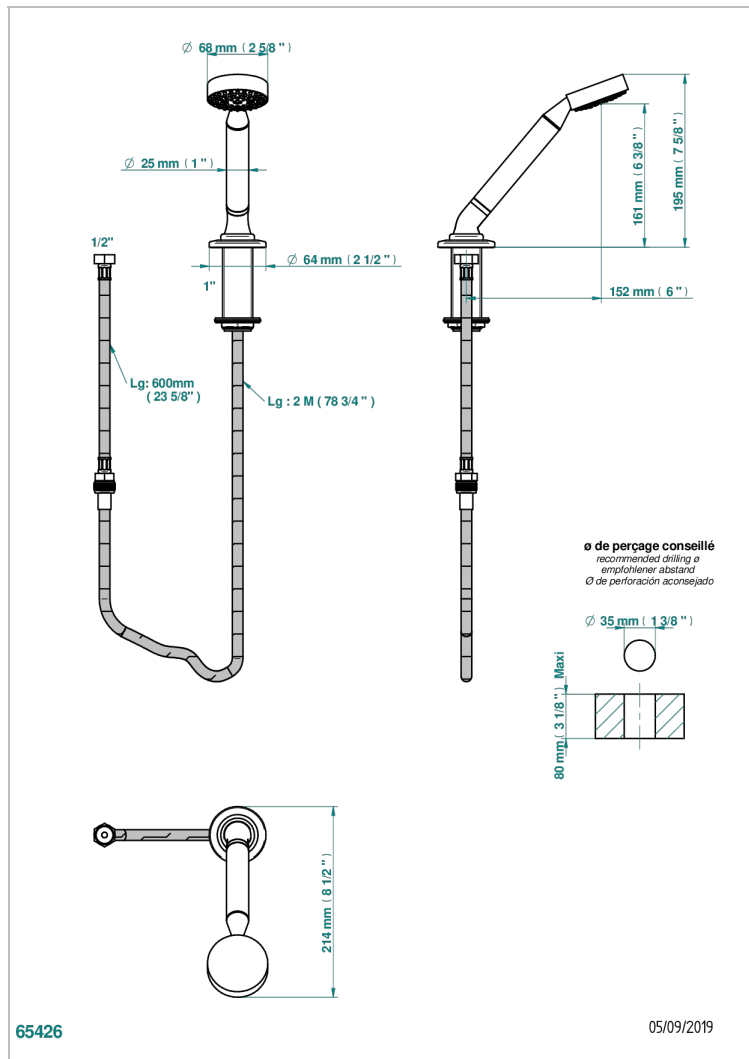

SYSTEM HOWLITE WITH LEVER

G9H-60A

Rim mounted stylised handshower, 2 m hose and angle rest

CHARACTERISTIC

- ACS : 20ACCLY558

TECHNICAL SPECS

- Recommandé : 3 bars (max. 5 bars) - Advised : 43,5 psi (max. 72 psi)
- 9,5 l/min à 3 bars (2.5 gpm at 43.5 psi)

STANDARDS

AVAILABLE FINITIONS

Antique nickel - H28
Black ceram - D30
Blush PVD - H62
Brass color PVD - H49
Brown bronze color PVD - F33
Gold color PVD - H52

Graphite PVD - H64
Lacquered light bronze - D01
Matt Umber PVD - H67
Matt blush PVD - H60
Matt brass color PVD - H50
Matt brown bronze color PVD - F34

Umber PVD - H66
Varnished matt antique red copper (color finish) - H07