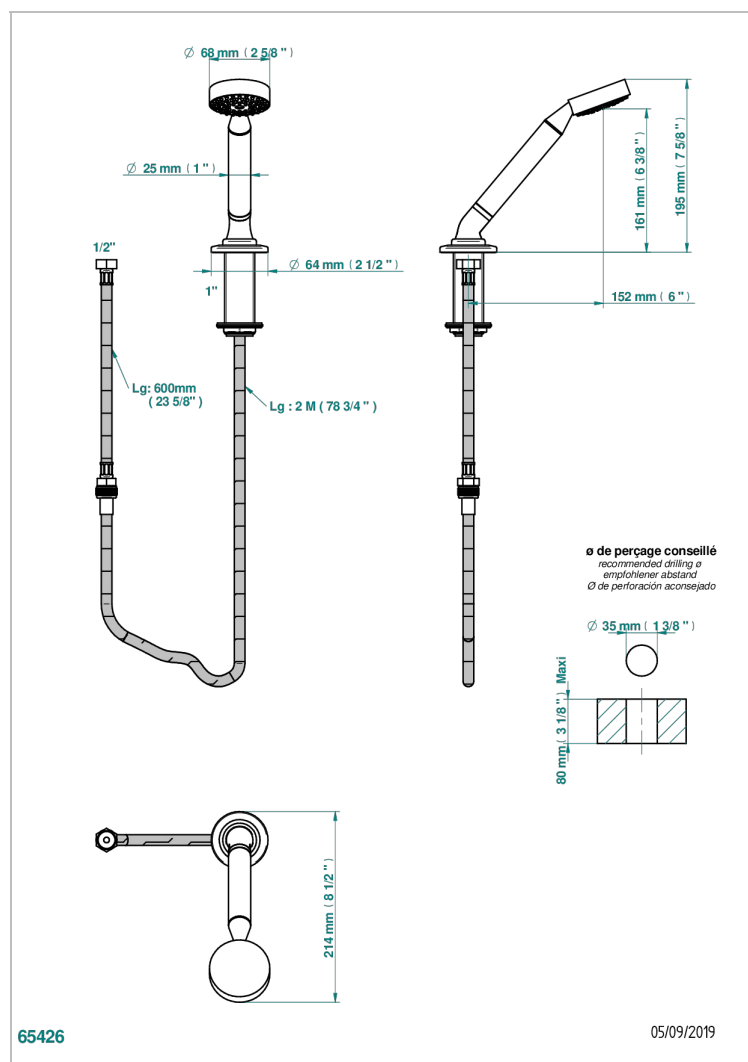

SYSTEM HOWLITE WITH LEVER

G9H-60A

Rim mounted stylised handshower, 2 m hose and angle rest

CHARACTERISTIC

- ACS : 20ACCLY558

TECHNICAL SPECS

- Recommandé : 3 bars (max. 5 bars) - Advised : 43,5 psi (max. 72 psi)
- 9,5 l/min à 3 bars (2.5 gpm at 43.5 psi)

STANDARDS

AVAILABLE FINITIONS

Antique nickel - H28
Black ceram - D30
Blush PVD - H62
Brass color PVD - H49
Brown bronze color PVD - F33
Gold color PVD - H52

Graphite PVD - H64
Lacquered light bronze - D01
Matt Umber PVD - H67
Matt blush PVD - H60
Matt brass color PVD - H50
Matt brown bronze color PVD - F34

Umber PVD - H66
Varnished matt antique red copper (color finish) - H07