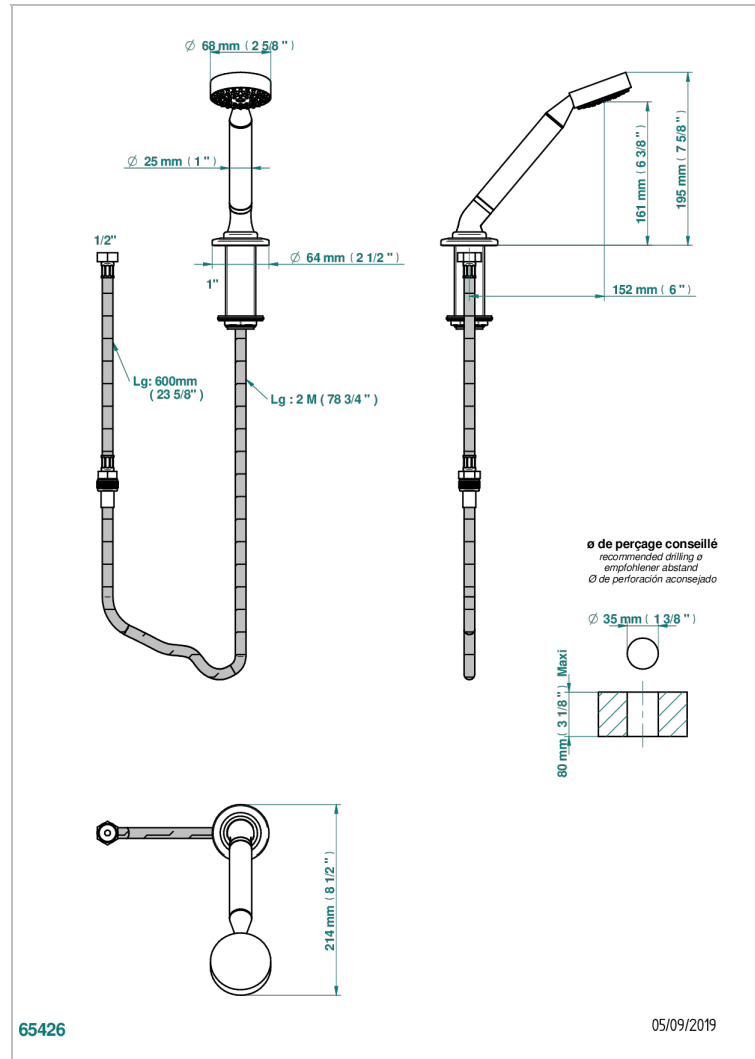

# SYSTEM HOWLITE

G9G-60A

Rim mounted stylised handshower, 2 m hose and angle rest

## CHARACTERISTIC

- ACS : 20ACCLY558