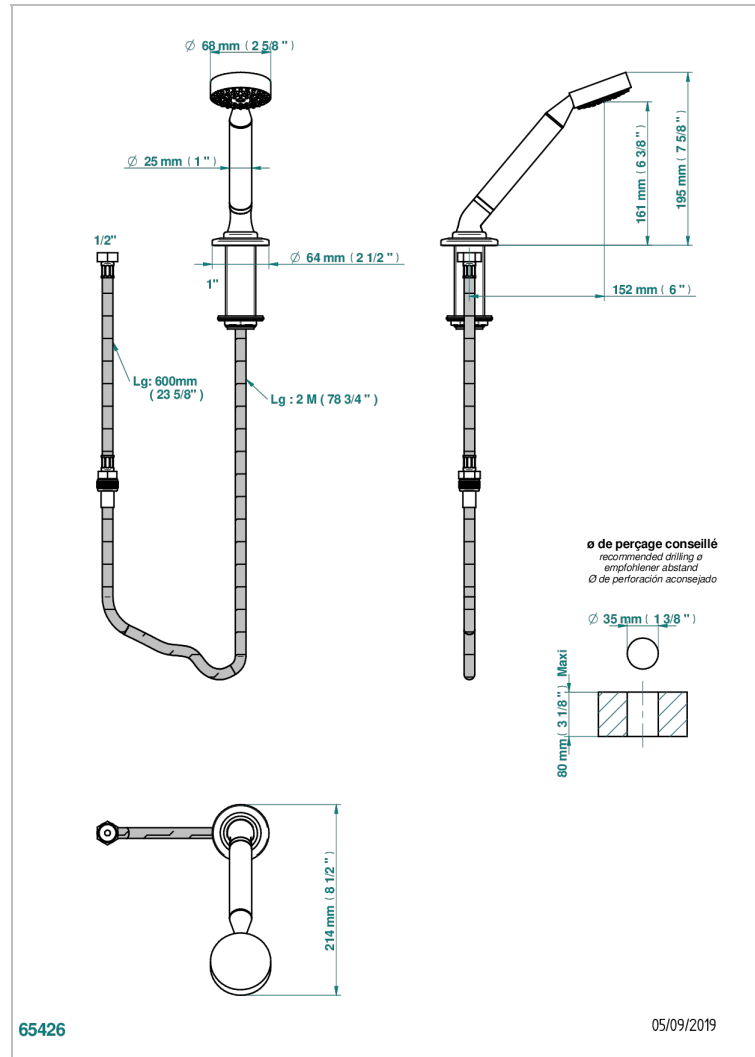

# SYSTEM HOWLITE

G9G-60A

Rim mounted stylised handshower, 2 m hose and angle rest

## CHARACTERISTIC

- ACS : 20ACCLY558