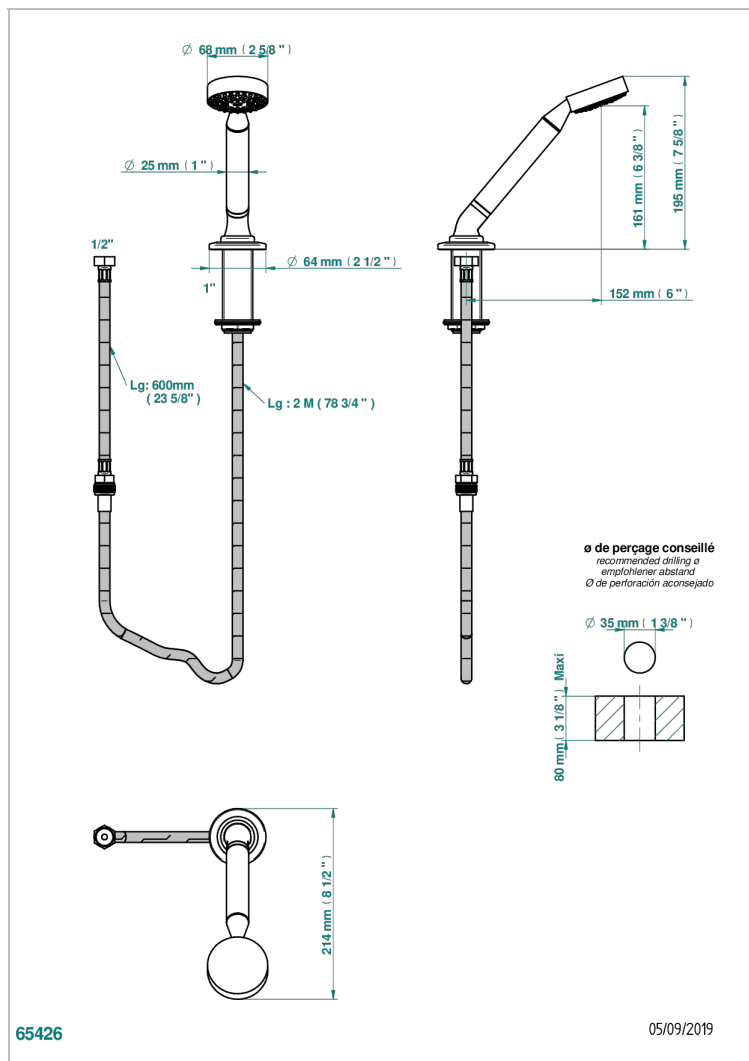

# SYSTEM SQUARED METAL WITH LEVER HANDLES

G9F-60A

Deck mounted hand shower, with hose

## CHARACTERISTIC

- ACS : 20ACCLY558