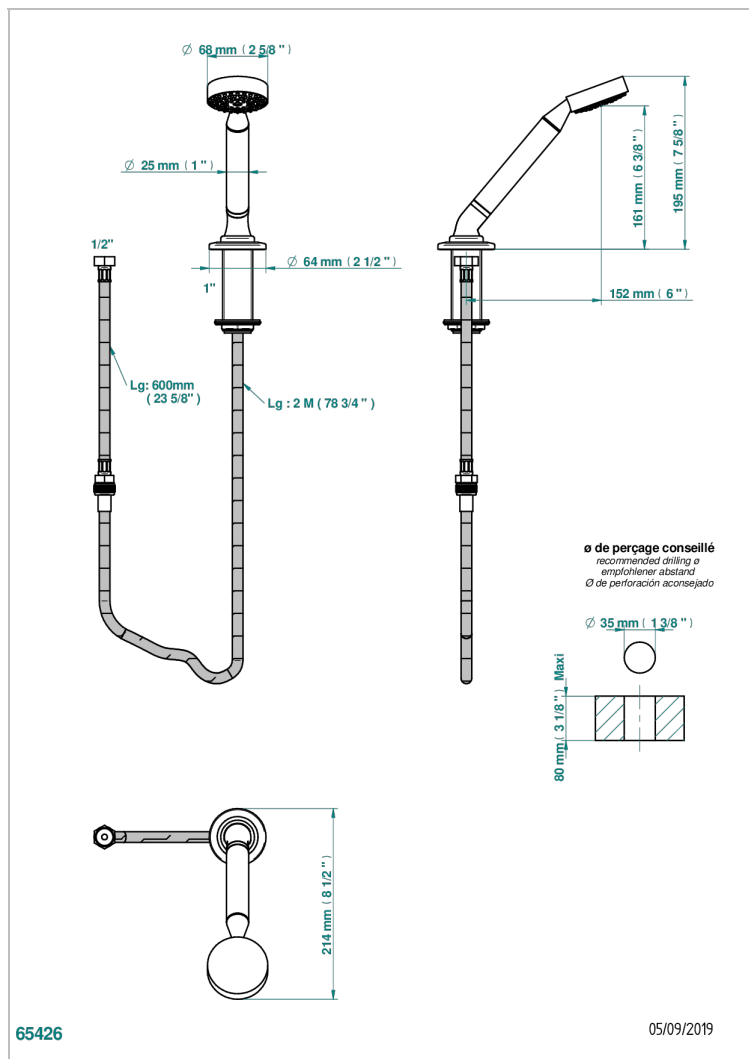

SYSTEM SQUARED METAL WITH LEVER

G9F-60A

Rim mounted stylised handshower, 2 m hose and angle rest

CHARACTERISTIC

- ACS : 20ACCLY558

TECHNICAL SPECS

- Recommandé : 3 bars (max. 5 bars) - Advised : 43,5 psi (max. 72 psi)
- 9,5 l/min à 3 bars (2.5 gpm at 43.5 psi)

STANDARDS

AVAILABLE FINITIONS

Antique nickel - H28
Black ceram - D30
Blush PVD - H62
Brass color PVD - H49
Brown bronze color PVD - F33
Gold color PVD - H52

Graphite PVD - H64
Lacquered light bronze - D01
Matt Umber PVD - H67
Matt blush PVD - H60
Matt brass color PVD - H50
Matt brown bronze color PVD - F34