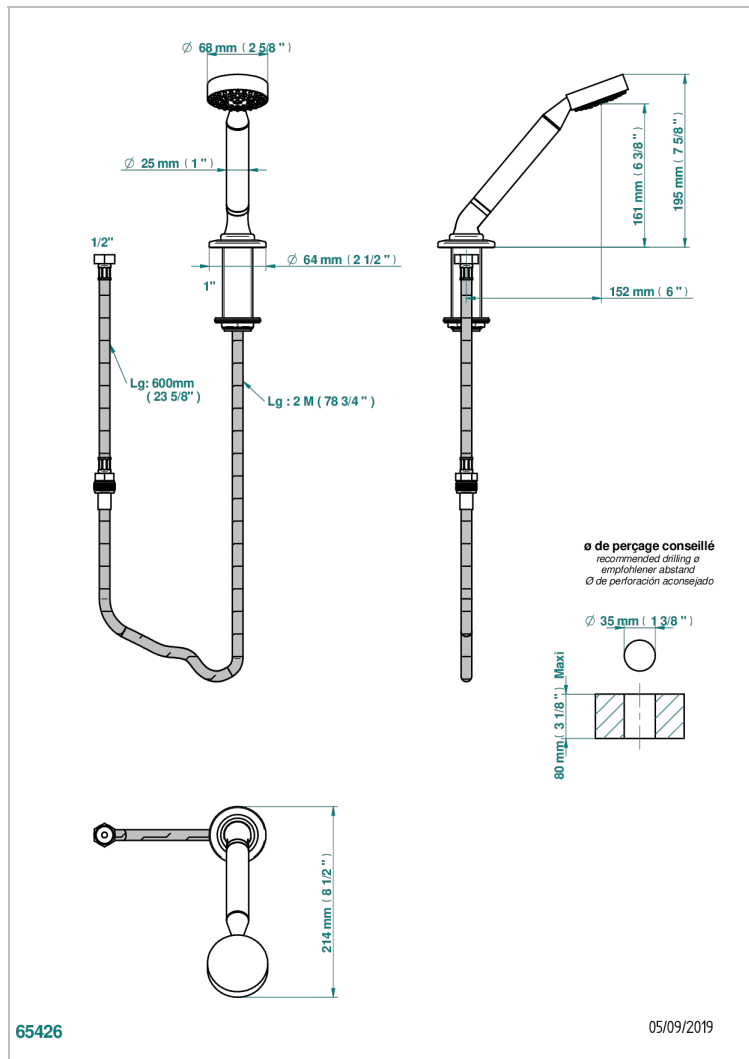

# SYSTEM SQUARED METAL

G9E-60A

Deck mounted hand shower, with hose

THG<sup>®</sup>  
PARIS

## CHARACTERISTIC

- ACS : 20ACCLY558