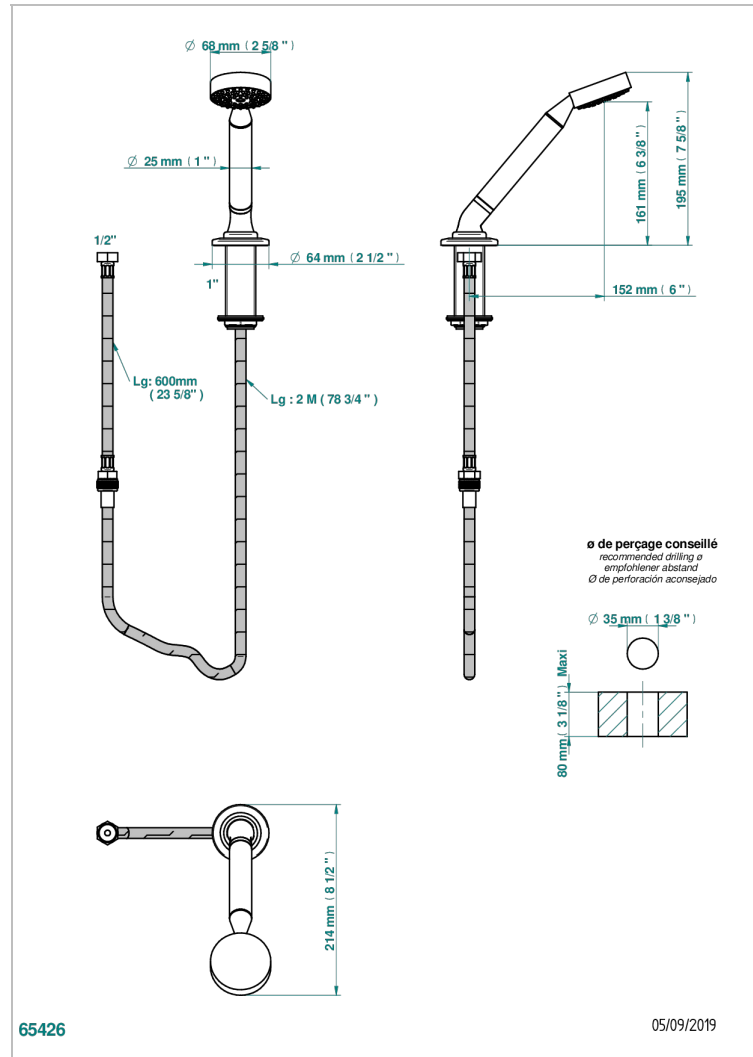

SYSTEM SQUARED METAL

G9E-60A

Rim mounted stylised handshower, 2 m hose and angle rest

CHARACTERISTIC

- ACS : 20ACCLY558

TECHNICAL SPECS

- Recommandé : 3 bars (max. 5 bars) - Advised : 43,5 psi (max. 72 psi)
- 9,5 l/min à 3 bars (2.5 gpm at 43.5 psi)

STANDARDS

AVAILABLE FINITIONS

Antique nickel - H28
Black ceram - D30
Blush PVD - H62
Brass color PVD - H49
Brown bronze color PVD - F33
Gold color PVD - H52

Graphite PVD - H64
Lacquered light bronze - D01
Matt Umber PVD - H67
Matt blush PVD - H60
Matt brass color PVD - H50
Matt brown bronze color PVD - F34