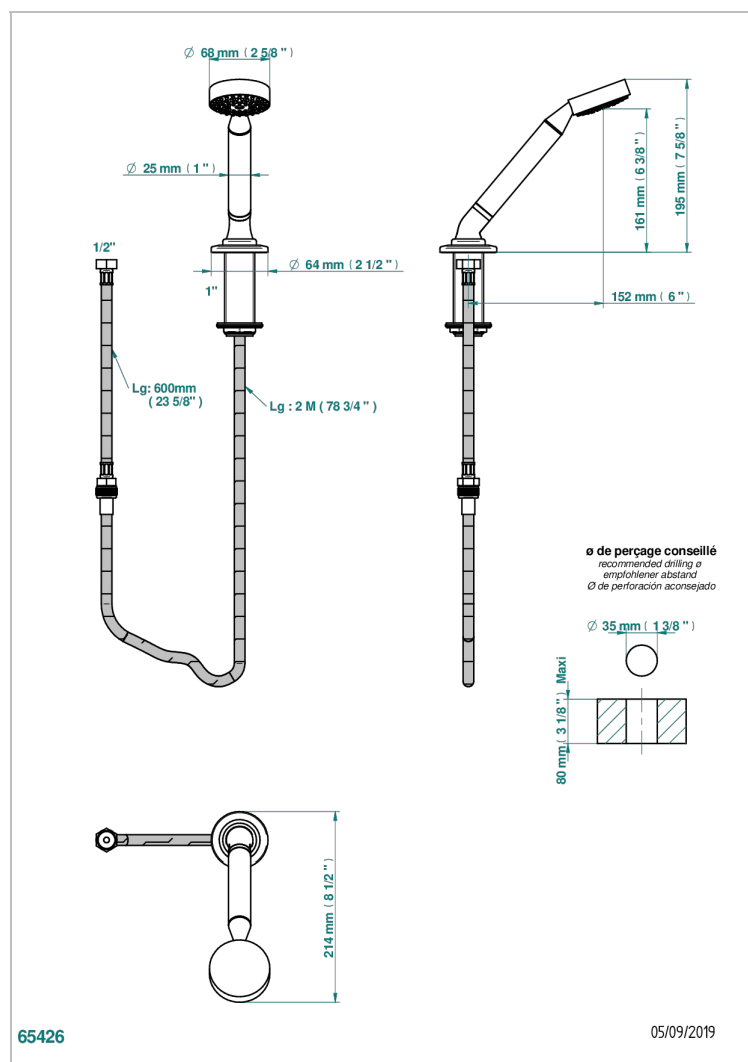

SYSTEM DIAMOND METAL WITH LEVER

G9D-60A

Rim mounted stylised handshower, 2 m hose and angle rest

CHARACTERISTIC

- ACS : 20ACCLY558

TECHNICAL SPECS

- Recommandé : 3 bars (max. 5 bars) - Advised : 43,5 psi (max. 72 psi)
- 9,5 l/min à 3 bars (2.5 gpm at 43.5 psi)

STANDARDS

AVAILABLE FINITIONS

Antique nickel - H28
Black ceram - D30
Blush PVD - H62
Brass color PVD - H49
Brown bronze color PVD - F33
Gold color PVD - H52

Graphite PVD - H64
Lacquered light bronze - D01
Matt Umber PVD - H67
Matt blush PVD - H60
Matt brass color PVD - H50
Matt brown bronze color PVD - F34