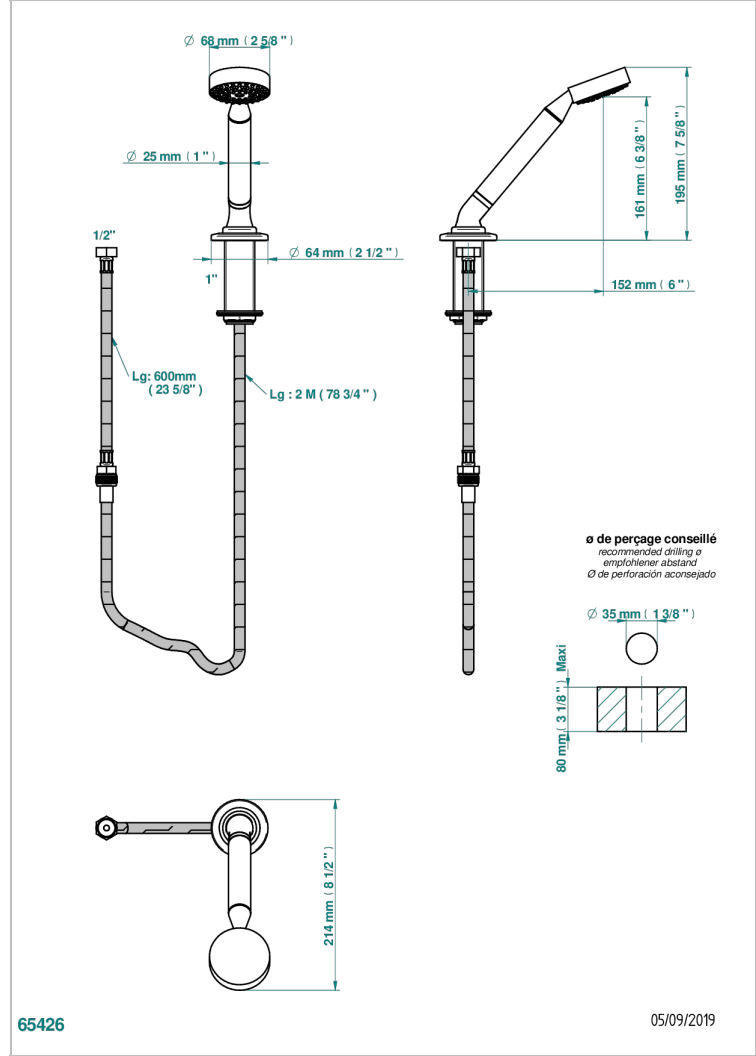

SYSTEM DIAMOND METAL

G9C-60A

Deck mounted hand shower, with hose

CHARACTERISTIC

- ACS : 20ACCLY558

TECHNICAL SPECS

- Recommandé : 3 bars (max. 5 bars) - Advised : 43,5 psi (max. 72 psi)
- 9,5 l/min à 3 bars (2.5 gpm at 43.5 psi)

STANDARDS

AVAILABLE FINITIONS

- Black ceram - D30
- Blush PVD - H62
- Brass color PVD - H49
- Brown bronze color PVD - F33
- Chrome polished - A02
- Copper antique matt, coated - H07

- Gold color PVD - H52
- Gold mat - F07
- Gold polished - F01
- Graphite PVD - H64
- Light coated bronze - D01
- Matt Umber PVD - H67

- Matt blush PVD - H60
- Matt brass color PVD - H50
- Matt brown bronze color PVD - F34
- Matt chrome (American satin) - C02
- Matt gold color PVD - H53
- Matt graphite PVD - H65

- Matt nickel (American satin) - C01
- Matt nickel color PVD - H56
- Nickel antique / Sovereign - H28
- Nickel color PVD - H55
- Nickel polished - B01
- Polished chrome with gold inlay - GA1