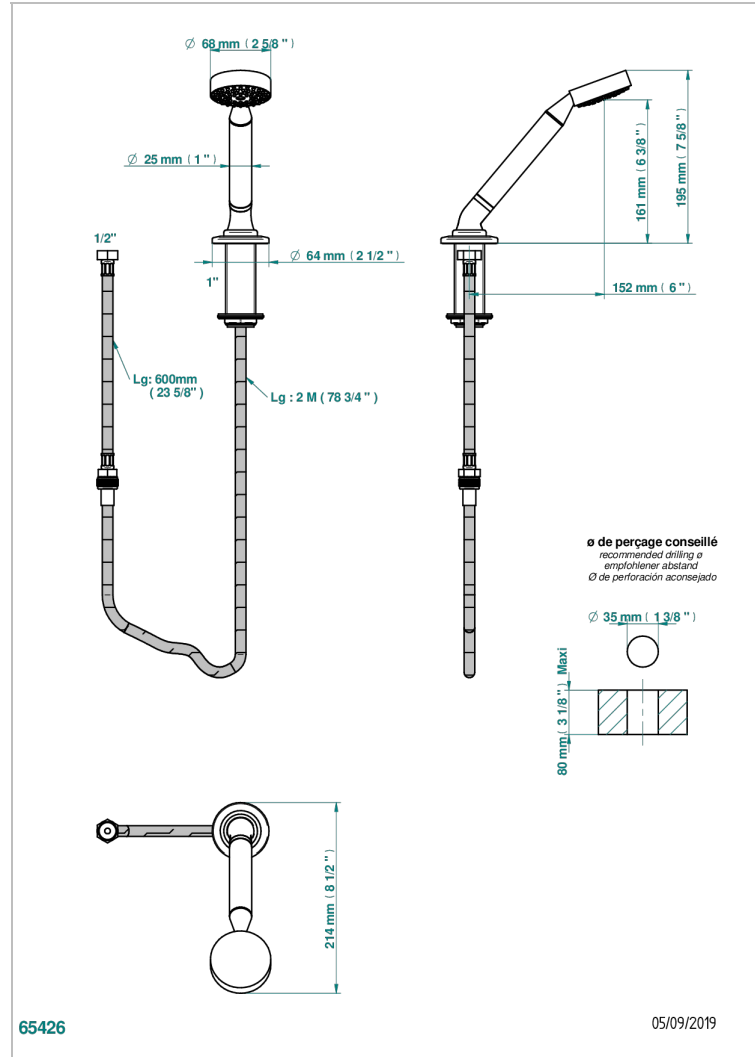

SYSTEM DIAMOND METAL

G9C-60A

Rim mounted stylised handshower, 2 m hose and angle rest

CHARACTERISTIC

- ACS : 20ACCLY558

TECHNICAL SPECS

- Recommandé : 3 bars (max. 5 bars) - Advised : 43,5 psi (max. 72 psi)
- 9,5 l/min à 3 bars (2.5 gpm at 43.5 psi)

STANDARDS

AVAILABLE FINITIONS

Antique nickel - H28
Black ceram - D30
Blush PVD - H62
Brass color PVD - H49
Brown bronze color PVD - F33
Gold color PVD - H52

Graphite PVD - H64
Lacquered light bronze - D01
Matt Umber PVD - H67
Matt blush PVD - H60
Matt brass color PVD - H50
Matt brown bronze color PVD - F34