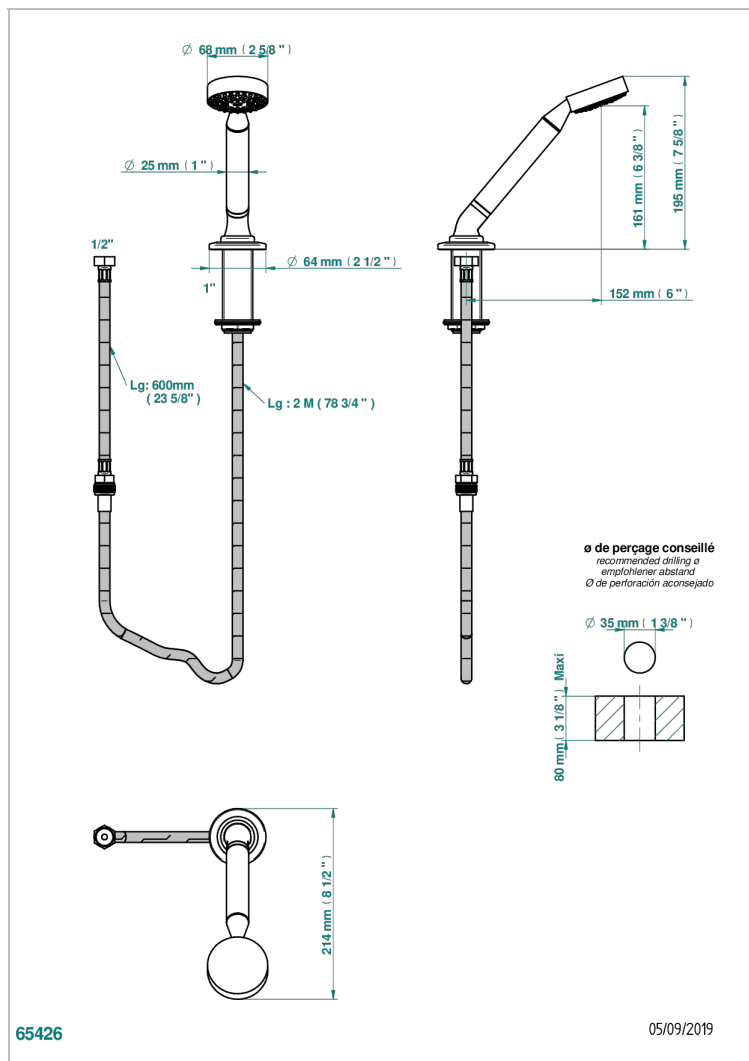

# SYSTEM SMOOTH METAL WITH LEVER HANDLES

G9B-60A

Deck mounted hand shower, with hose

## CHARACTERISTIC

- ACS : 20ACCLY558