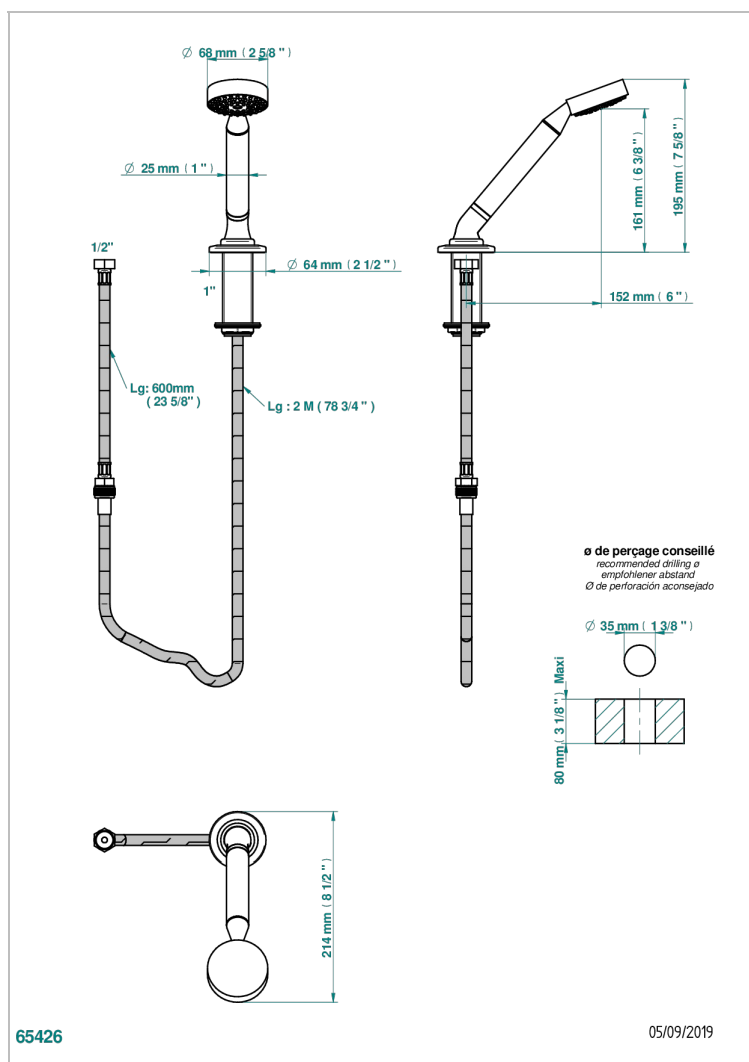

SYSTEM SMOOTH METAL WITH LEVER

G9B-60A

Rim mounted stylised handshower, 2 m hose and angle rest

CHARACTERISTIC

- ACS : 20ACCLY558

TECHNICAL SPECS

- Recommandé : 3 bars (max. 5 bars) - Advised : 43,5 psi (max. 72 psi)
- 9,5 l/min à 3 bars (2.5 gpm at 43.5 psi)

STANDARDS

AVAILABLE FINITIONS

Antique nickel - H28
Black ceram - D30
Blush PVD - H62
Brass color PVD - H49
Brown bronze color PVD - F33
Gold color PVD - H52

Graphite PVD - H64
Lacquered light bronze - D01
Matt Umber PVD - H67
Matt blush PVD - H60
Matt brass color PVD - H50
Matt brown bronze color PVD - F34