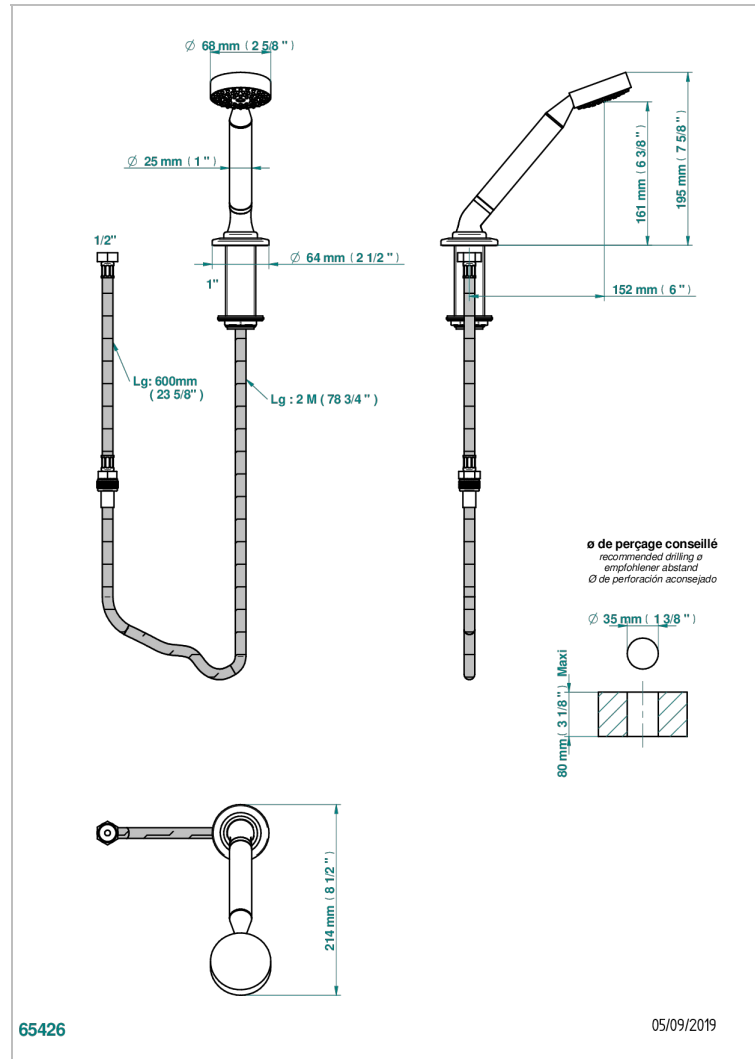

SYSTEM SMOOTH METAL

G9A-60A

Deck mounted hand shower, with hose

CHARACTERISTIC

- ACS : 20ACCLY558

STANDARDS

TECHNICAL SPECS

- Recommandé : 3 bars (max. 5 bars) - Advised : 43,5 psi (max. 72 psi)
- 9,5 l/min à 3 bars (2.5 gpm at 43.5 psi)

Matt blush PVD - H60
Matt brass color PVD - H50
Matt brown bronze color PVD - F34
Matt chrome (American satin) - C02
Matt gold color PVD - H53
Matt graphite PVD - H65

Matt nickel (American satin) - C01
Matt nickel color PVD - H56
Nickel antique / Sovereign - H28
Nickel color PVD - H55
Nickel polished - B01
Polished chrome with gold inlay - GA1