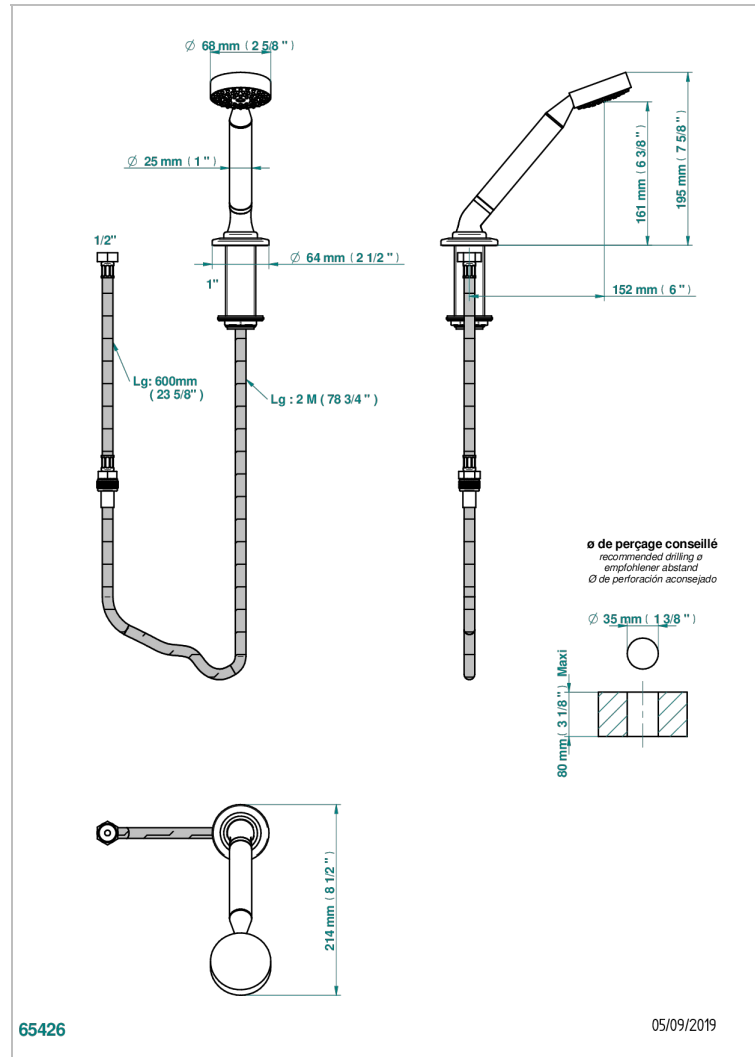

SYSTEM SMOOTH METAL

G9A-60A

Rim mounted stylised handshower, 2 m hose and angle rest

CHARACTERISTIC

- ACS : 20ACCLY558

TECHNICAL SPECS

- Recommandé : 3 bars (max. 5 bars) - Advised : 43,5 psi (max. 72 psi)
- 9,5 l/min à 3 bars (2.5 gpm at 43.5 psi)

STANDARDS

AVAILABLE FINITIONS

Antique nickel - H28
Black ceram - D30
Blush PVD - H62
Brass color PVD - H49
Brown bronze color PVD - F33
Gold color PVD - H52

Graphite PVD - H64
Lacquered light bronze - D01
Matt Umber PVD - H67
Matt blush PVD - H60
Matt brass color PVD - H50
Matt brown bronze color PVD - F34