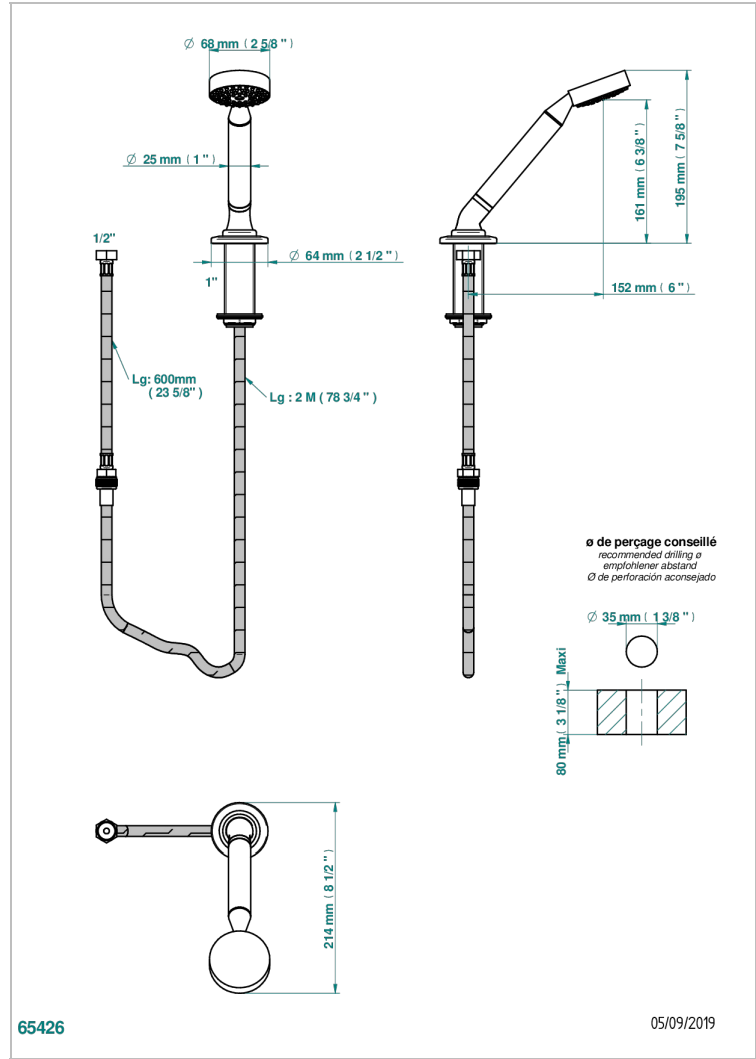

# BONDI WITH LEVER HANDLES

G7G-60A

Deck mounted hand shower, with hose

## CHARACTERISTIC

- ACS : 20ACCLY558