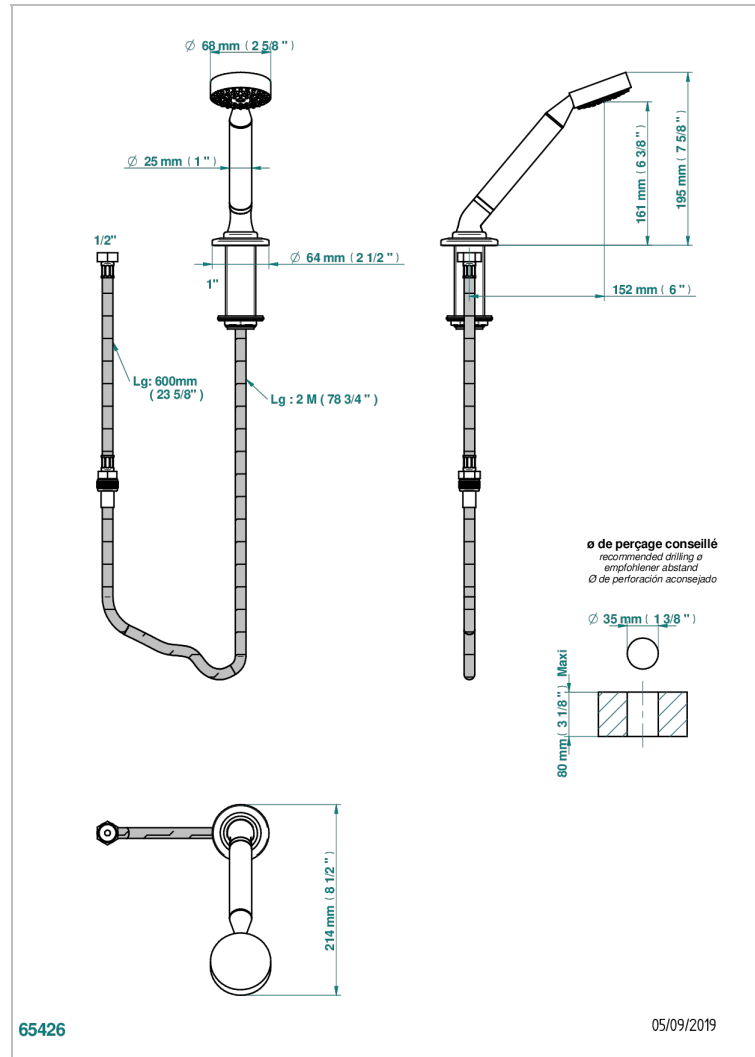

BONDI WITH LEVER

G7G-60A

Rim mounted stylised handshower, 2 m hose and angle rest

CHARACTERISTIC

- ACS : 20ACCLY558

TECHNICAL SPECS

- Recommandé : 3 bars (max. 5 bars) - Advised : 43,5 psi (max. 72 psi)
- 9,5 l/min à 3 bars (2.5 gpm at 43.5 psi)

STANDARDS

AVAILABLE FINITIONS

Antique nickel - H28
Black ceram - D30
Blush PVD - H62
Brass color PVD - H49
Brown bronze color PVD - F33
Gold color PVD - H52

Graphite PVD - H64
Lacquered light bronze - D01
Matt Umber PVD - H67
Matt blush PVD - H60
Matt brass color PVD - H50
Matt brown bronze color PVD - F34