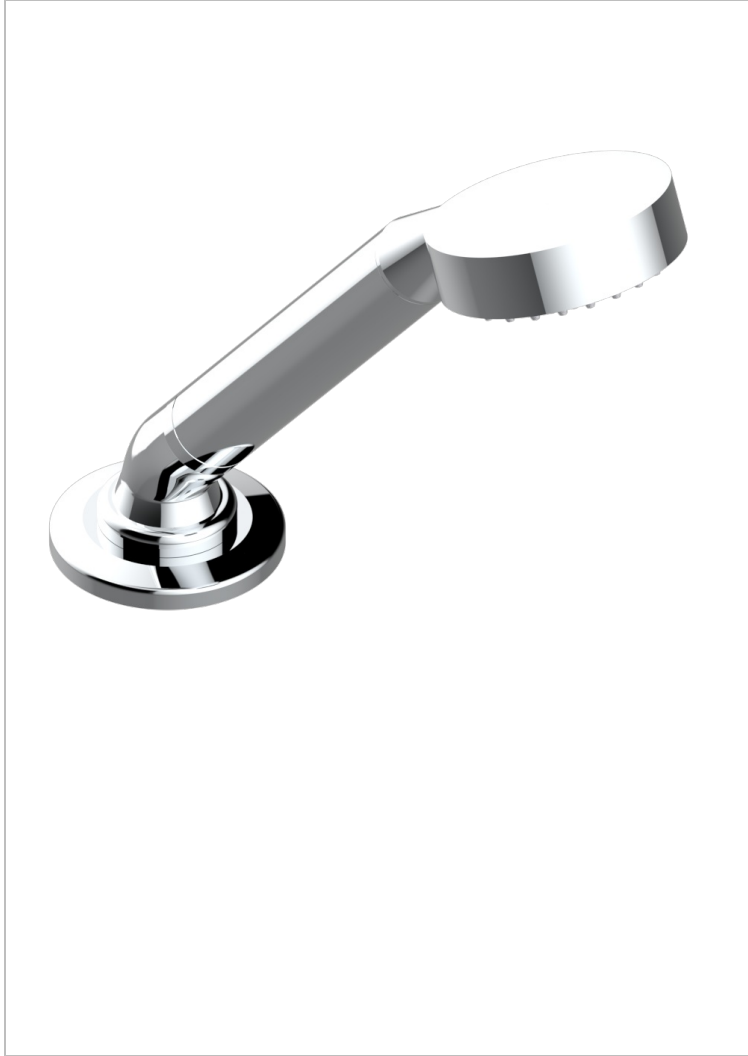

BONDI WITH LEVER

G7G-60A

Rim mounted stylised handshower, 2 m hose and angle rest

CHARACTERISTIC

- ACS : 20ACCLY558

TECHNICAL SPECS

- Recommandé : 3 bars (max. 5 bars) - Advised : 43,5 psi (max. 72 psi)
- 9,5 l/min à 3 bars (2.5 gpm at 43.5 psi)

STANDARDS

AVAILABLE FINITIONS

Antique nickel - H28
Black ceram - D30
Blush PVD - H62
Brass color PVD - H49
Brown bronze color PVD - F33
Gold color PVD - H52

Graphite PVD - H64
Lacquered light bronze - D01
Matt Umber PVD - H67
Matt blush PVD - H60
Matt brass color PVD - H50
Matt brown bronze color PVD - F34