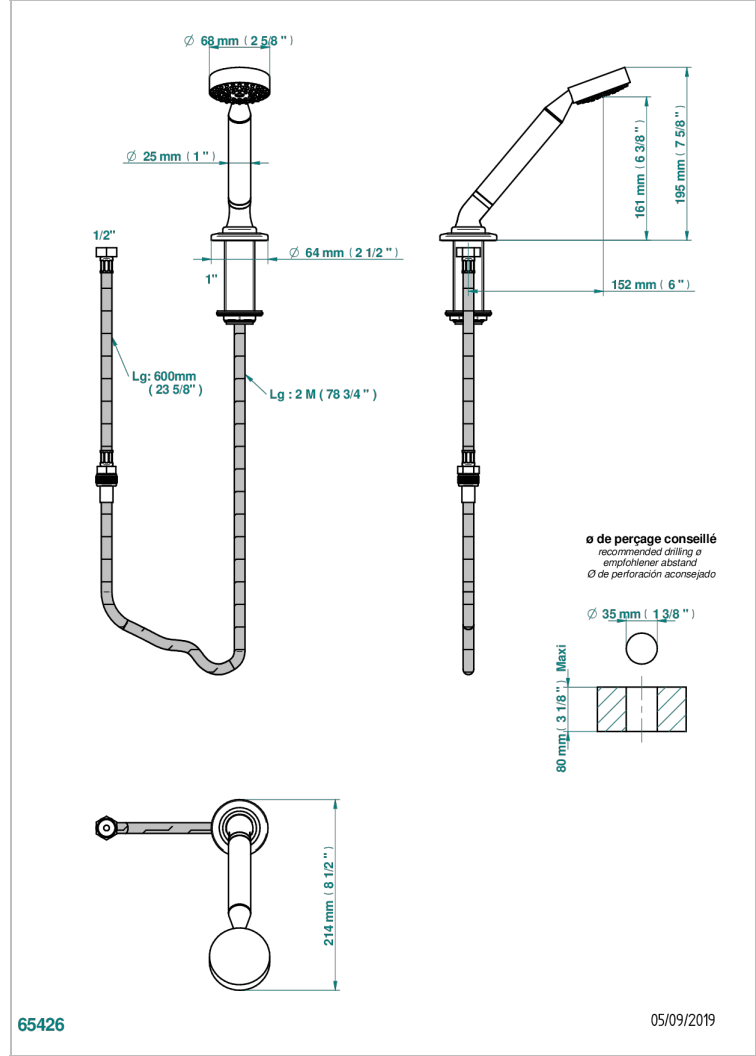

BONDI WITH LEVER

G7G-60A

Rim mounted stylised handshower, 2 m hose and angle rest

CHARACTERISTIC

- ACS : 20ACCLY558

TECHNICAL SPECS

- Recommandé : 3 bars (max. 5 bars) - Advised : 43,5 psi (max. 72 psi)
- 9,5 l/min à 3 bars (2.5 gpm at 43.5 psi)

STANDARDS

AVAILABLE FINITIONS

Antique nickel - H28
Black ceram - D30
Blush PVD - H62
Brass color PVD - H49
Brown bronze color PVD - F33
Gold color PVD - H52

Graphite PVD - H64
Lacquered light bronze - D01
Matt Umber PVD - H67
Matt blush PVD - H60
Matt brass color PVD - H50
Matt brown bronze color PVD - F34