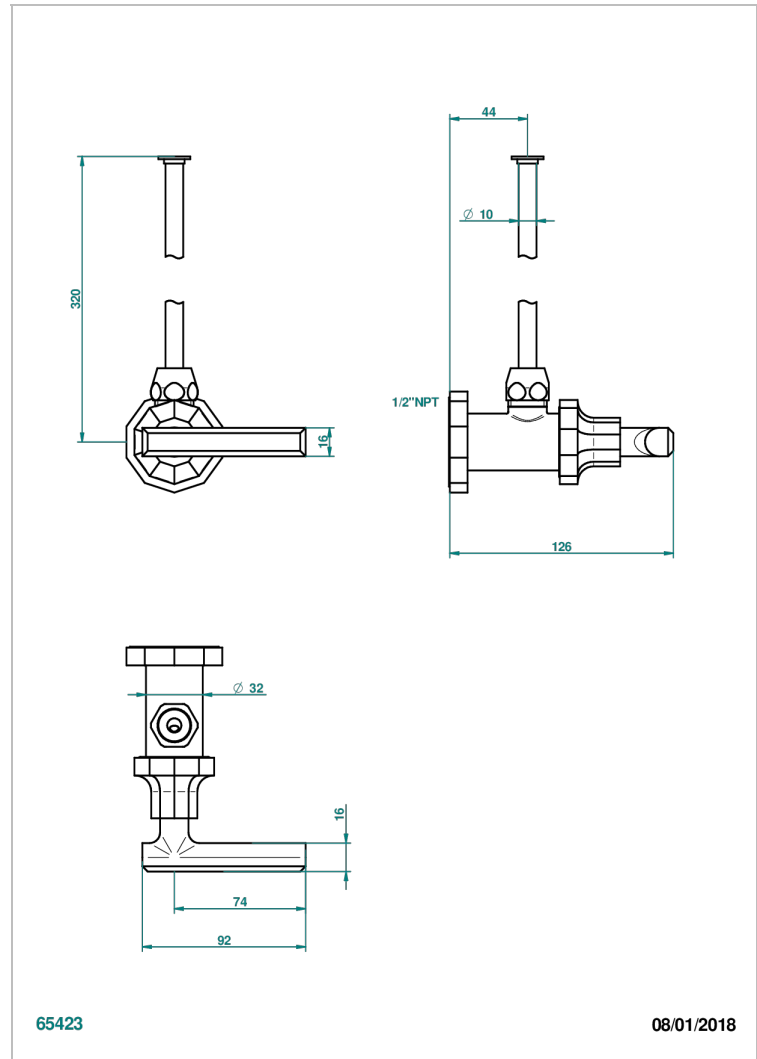

LES ONDES WITH LEVER

G8B-181/SWC

Angle valve with 3/8 toiletsupply quick adaptator set

THG[®]
PARIS

CARACTERÍSTICAS

- Les Ondes with lever
- Angle valve with 3/8 toiletsupply quick adaptator set

ACABADOS DISPONIBLES