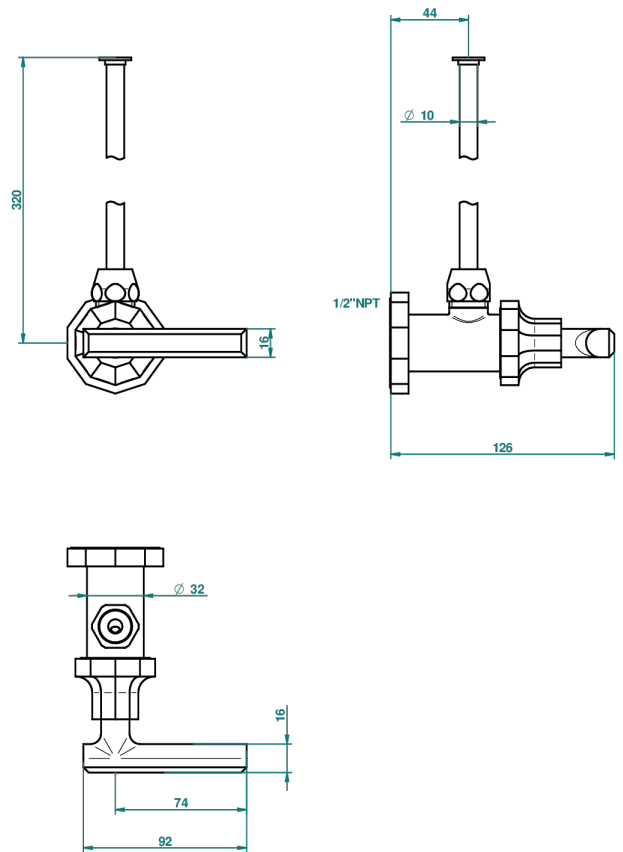

LES ONDES WITH LEVER HANDLES

G8B-181/SWC

Angle supply valve with 3/8" adaptor set for toilet

THG[®]
PARIS

65423

08/01/2018

CHARACTERISTIC

- Les Ondes with lever handles
- Angle supply valve with 3/8" adaptor set for toilet