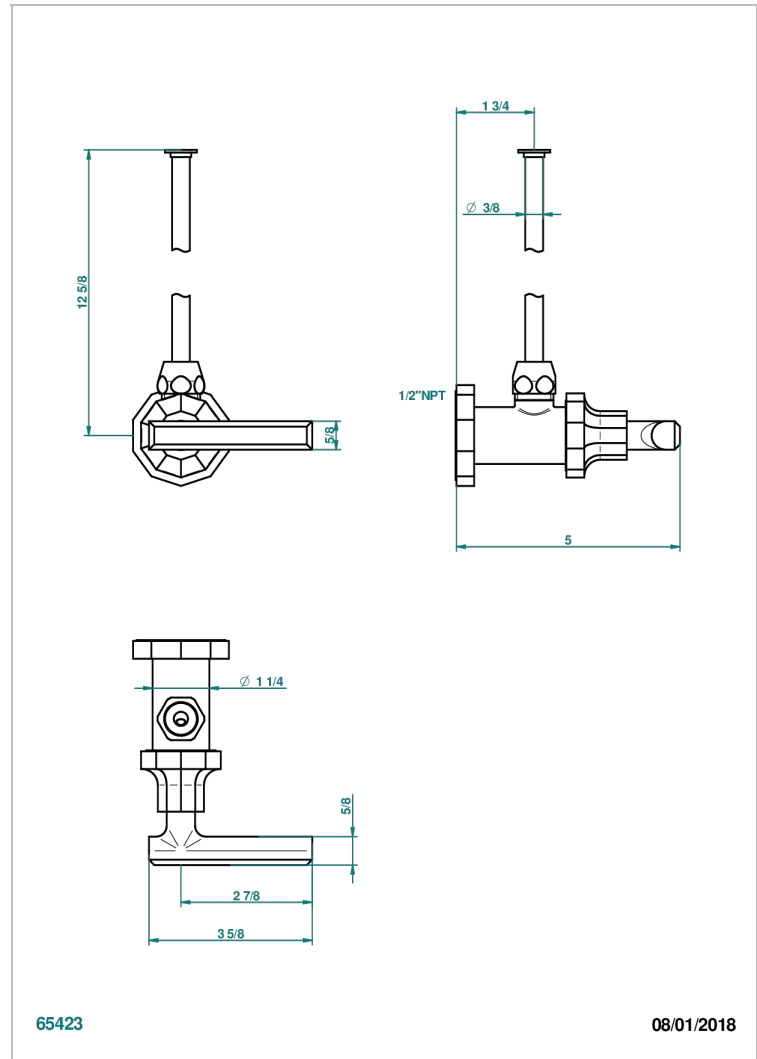

# LES ONDES WITH LEVER

G8B-181/SWC

Angle valve with 3/8 toiletsupply quick adaptator set

THG<sup>®</sup>  
PARIS

## CARACTERÍSTICAS

- Les Ondes with lever
- Angle valve with 3/8 toiletsupply quick adaptator set