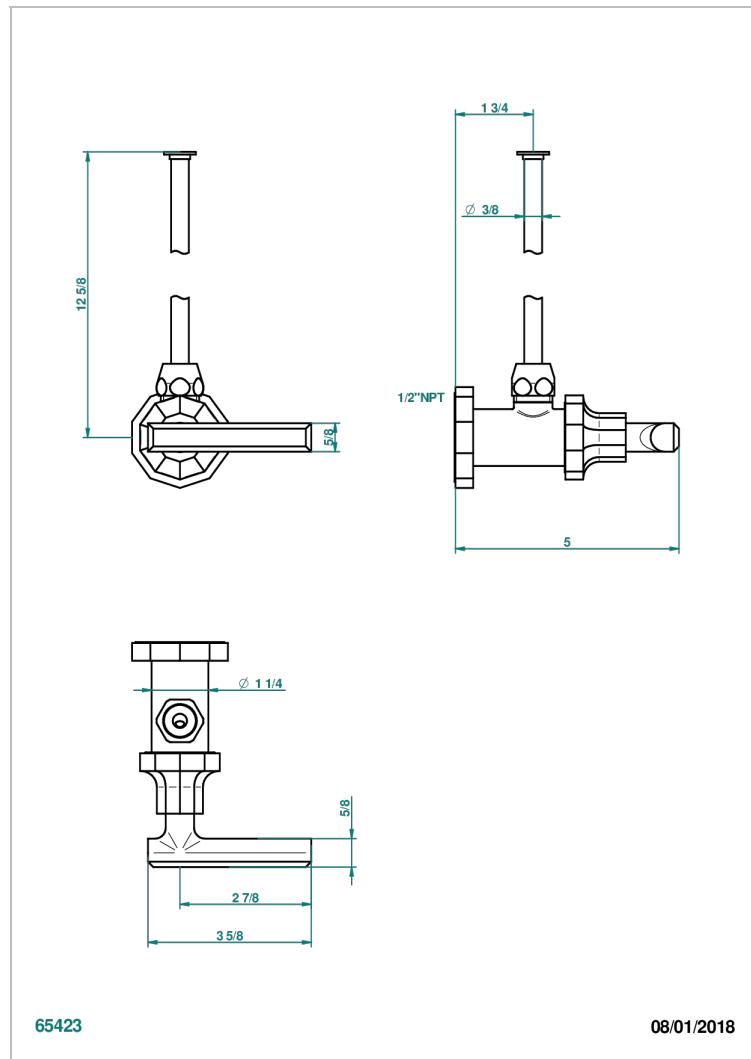

LES ONDES WITH LEVER HANDLES

G8B-181/SWC

Angle supply valve with 3/8" adaptor set for toilet

65423

08/01/2018

CHARACTERISTIC

- Les Ondes with lever handles
- Angle supply valve with 3/8" adaptor set for toilet