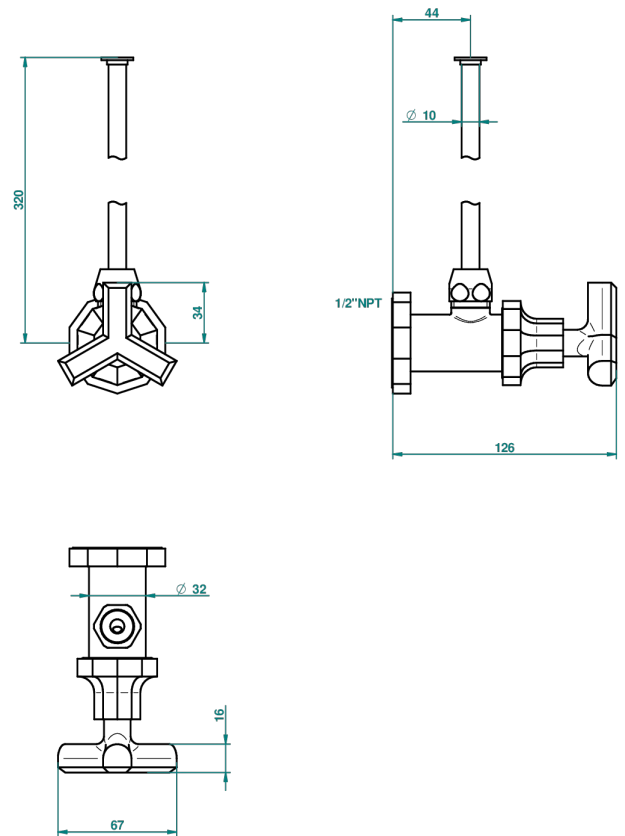

LES ONDES

G8A-181/SWC

Angle supply valve with 3/8" adaptor set for toilet

65422

08/01/2018

CHARACTERISTIC

- Les Ondes
- Angle supply valve with 3/8" adaptor set for toilet

AVAILABLE FINITIONS