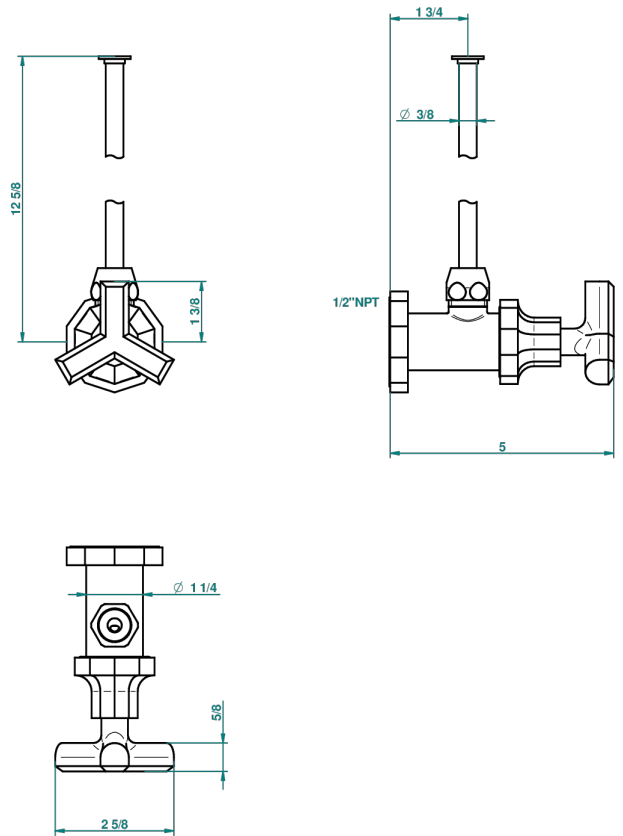

# LES ONDES

G8A-181/SWC

Angle valve with 3/8 toiletsupply quick adaptator set

THG<sup>®</sup>  
PARIS

65422

08/01/2018

## CARACTERÍSTICAS

- Les Ondes
- Angle valve with 3/8 toiletsupply quick adaptator set