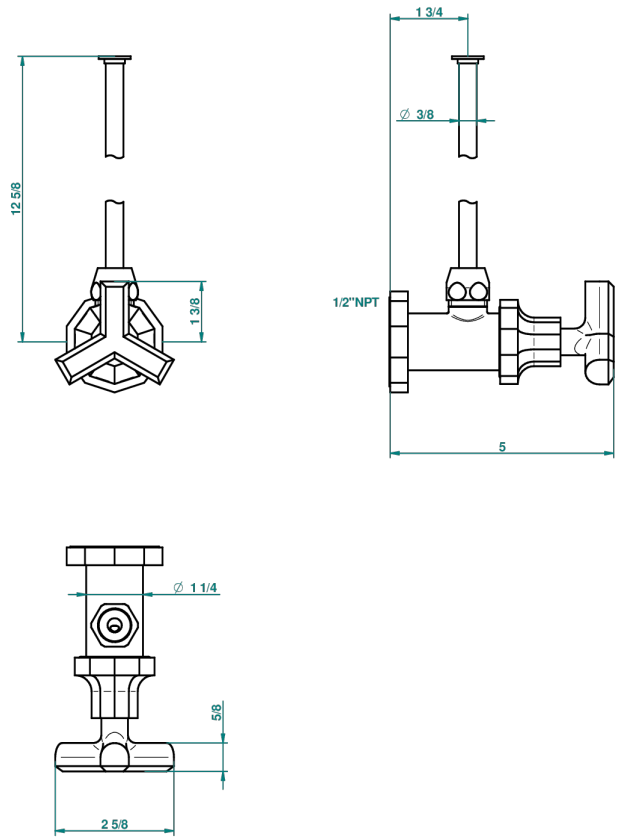

LES ONDES

G8A-181/SWC

Angle supply valve with 3/8" adaptor set for toilet

65422

08/01/2018

CHARACTERISTIC

- Les Ondes
- Angle supply valve with 3/8" adaptor set for toilet

AVAILABLE FINITIONS