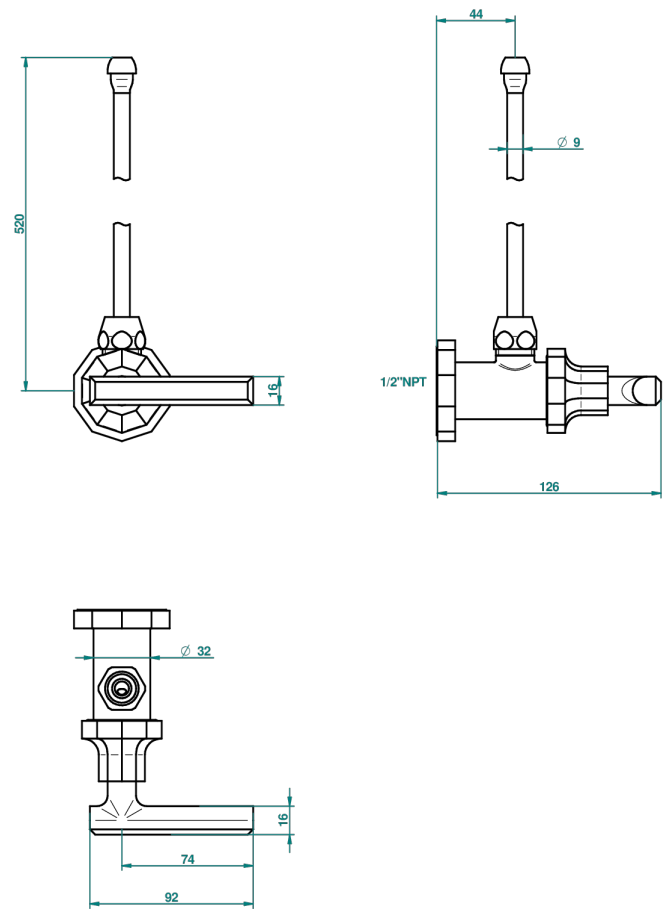

LES ONDES WITH LEVER

G8B-181/SLA

Angle valve with 3/8 supply lavatory quick adaptor set

THG[®]
PARIS

65421

08/01/2018

CARACTERÍSTICAS

- Les Ondes with lever
- Angle valve with 3/8 supply lavatory quick adaptor set