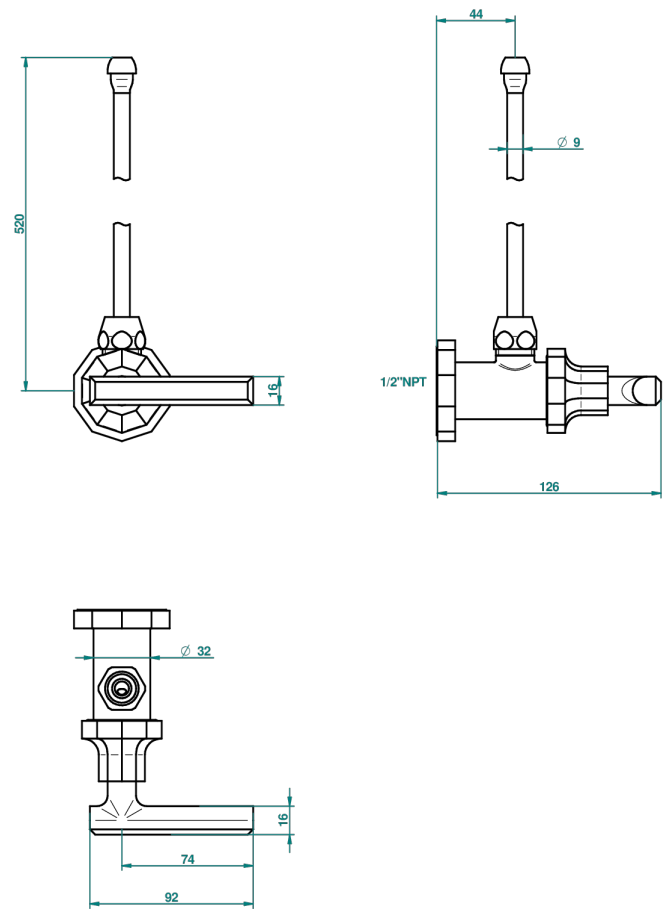

LES ONDES WITH LEVER HANDLES

G8B-181/SLA

Angle supply valve with 3/8" adaptor set

65421

08/01/2018

CHARACTERISTIC

- Les Ondes with lever handles
- Angle supply valve with 3/8" adaptor set

AVAILABLE FINITIONS

Nickel color PVD - H55

Nickel polished - B01

Rose Gold - F27

Satin chrome - C03

Silver polished, antique - H03

Silver rhodium - F18

Soft gold - F30