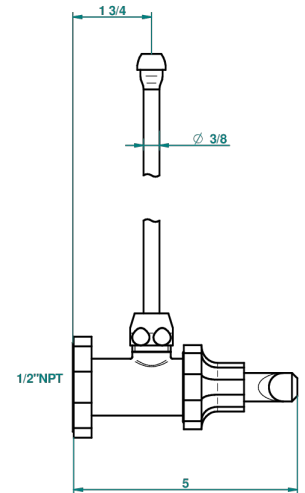

# LES ONDES WITH LEVER

G8B-181/SLA

Angle valve with 3/8 supply lavatory quick adaptor set

THG<sup>®</sup>  
PARIS

65421

08/01/2018

## CARACTERÍSTICAS

- Les Ondes with lever
- Angle valve with 3/8 supply lavatory quick adaptor set