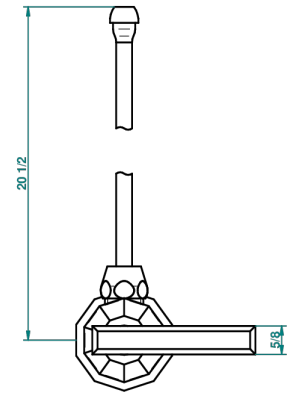

# LES ONDES WITH LEVER

G8B-181/SLA

Angle valve with 3/8 supply lavatory quick adaptor set

THG<sup>®</sup>  
PARIS

65421

08/01/2018

## CARACTERÍSTICAS

- Les Ondes with lever
- Angle valve with 3/8 supply lavatory quick adaptor set