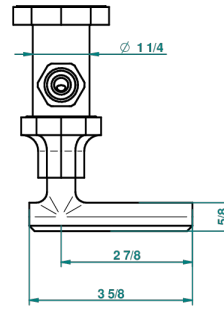

# LES ONDES WITH LEVER

G8B-181/SLA

Angle valve with 3/8 supply lavatory quick adaptor set

THG<sup>®</sup>  
PARIS

65421

08/01/2018

## CARACTERÍSTICAS

- Les Ondes with lever
- Angle valve with 3/8 supply lavatory quick adaptor set