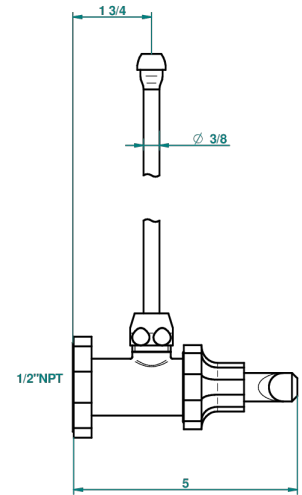

LES ONDES WITH LEVER HANDLES

G8B-181/SLA

Angle supply valve with 3/8" adaptor set

THG[®]
PARIS

65421

08/01/2018

CHARACTERISTIC

- Les Ondes with lever handles
- Angle supply valve with 3/8" adaptor set