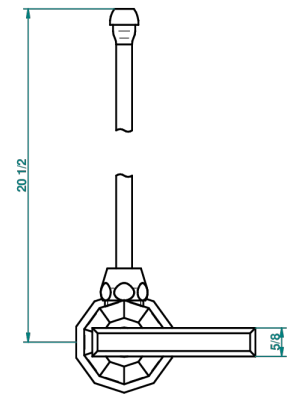

LES ONDES WITH LEVER HANDLES

G8B-181/SLA

Angle supply valve with 3/8" adaptor set

THG[®]
PARIS

65421

08/01/2018

CHARACTERISTIC

- Les Ondes with lever handles
- Angle supply valve with 3/8" adaptor set