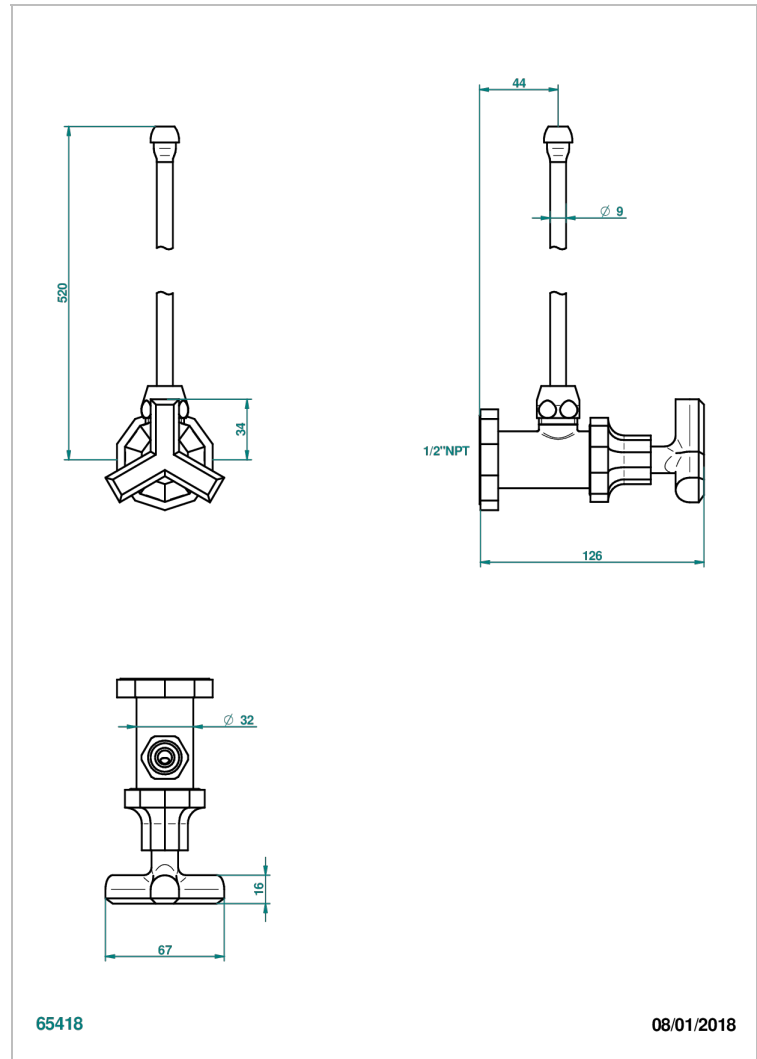

LES ONDES

G8A-181/SLA

Angle supply valve with 3/8" adaptor set

CHARACTERISTIC

- Les Ondes
- Angle supply valve with 3/8" adaptor set

AVAILABLE FINITIONS

Black ceram - D30
Blush PVD - H62
Brass color PVD - H49
Brown bronze color PVD - F33
Chrome polished - A02
Chrome polished / gold polished - G02