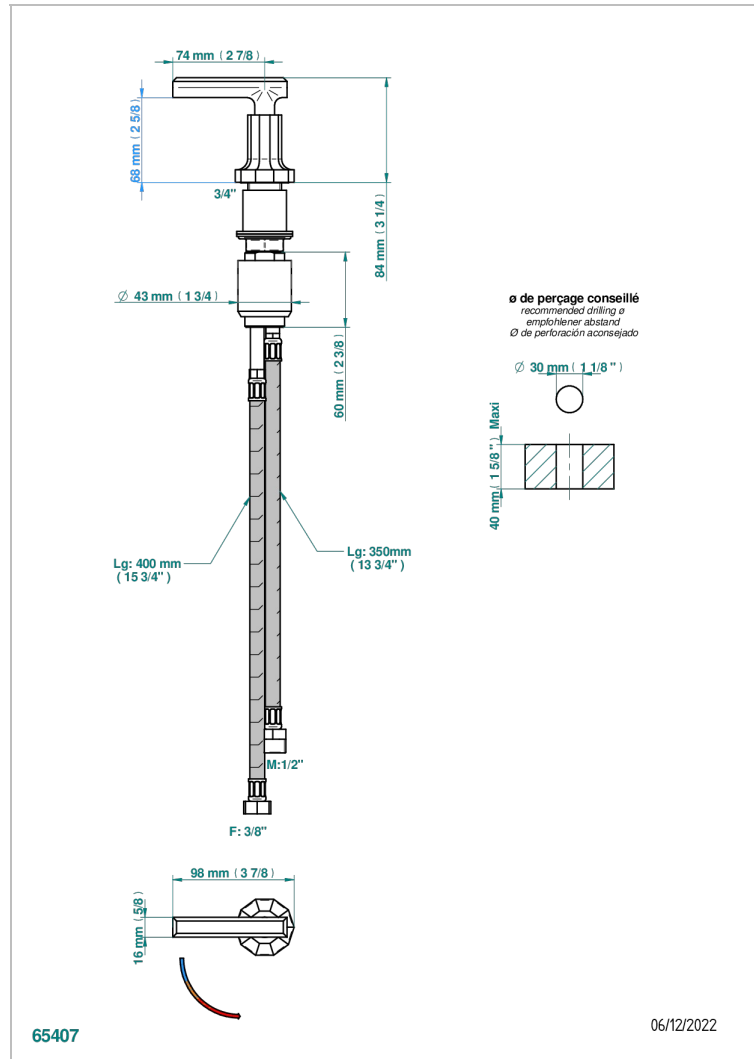

LES ONDES WITH LEVER HANDLES

G8B-6532

Rim mounted ceramic mixer with progressive cartridge

CHARACTERISTIC

- ACS : 22ACCLY009

STANDARDS

AVAILABLE FINITIONS

Black ceram - D30