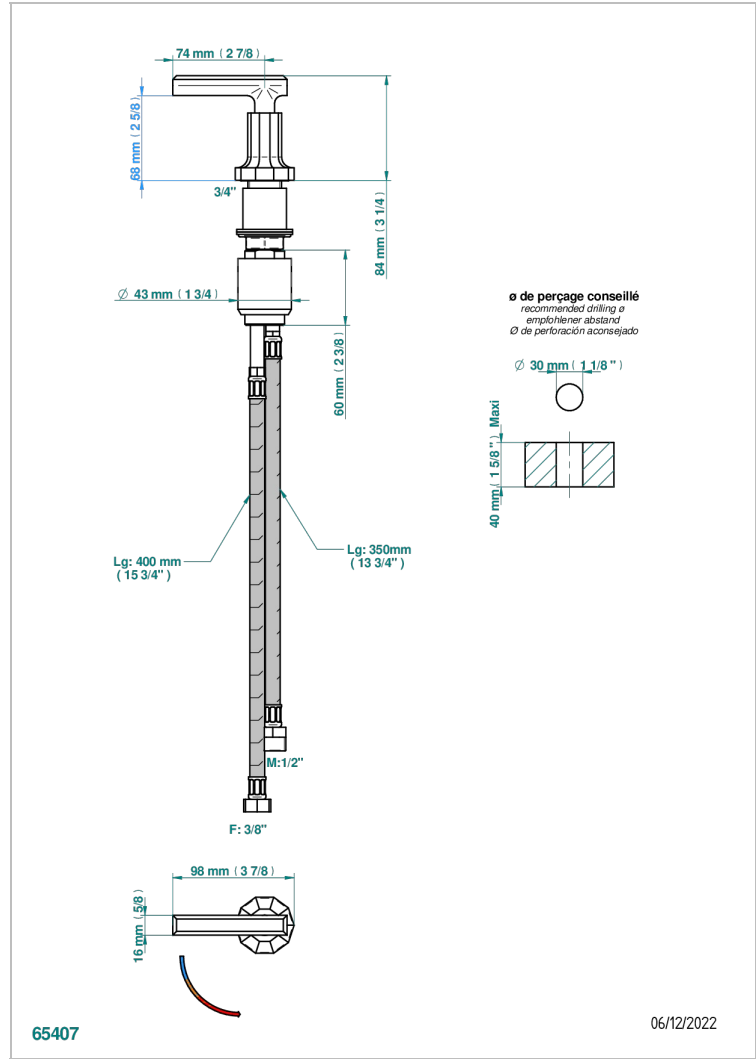

LES ONDES WITH LEVER

G8B-6532

Rim mounted ceramic mixer with progressive cartridge

CHARACTERISTIC

- ACS : 22ACCLY009

STANDARDS

AVAILABLE FINITIONS

- Antique nickel - H28
- Black ceram - D30
- Blush PVD - H62
- Brass color PVD - H49
- Brown bronze color PVD - F33
- Gold color PVD - H52