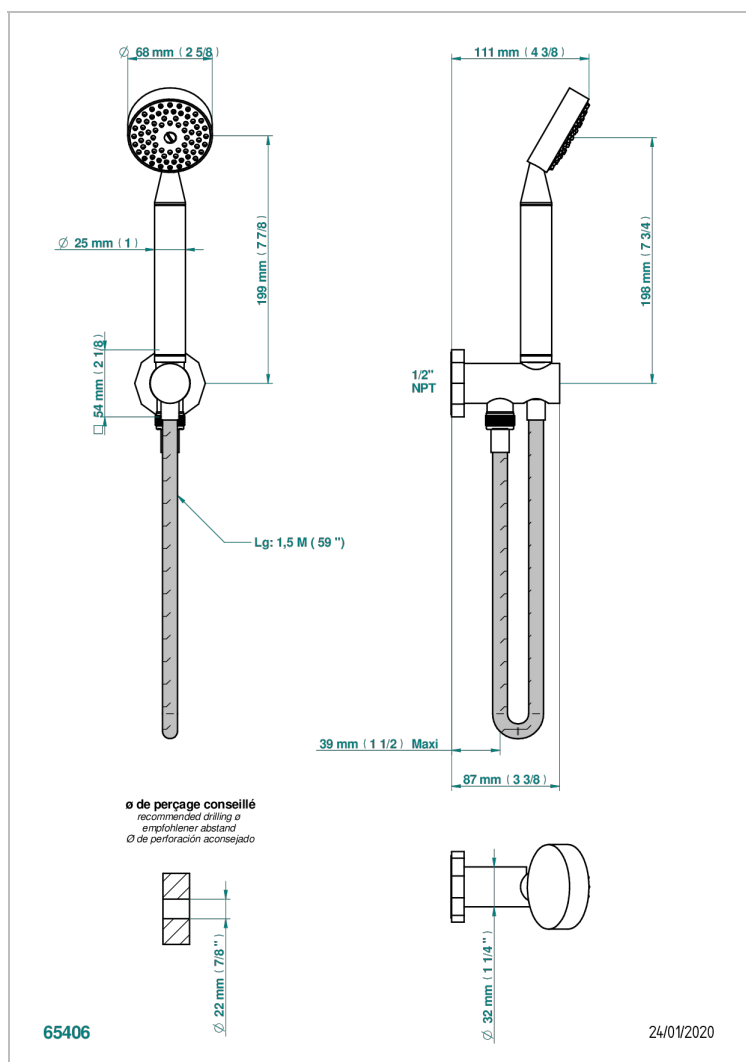

LES ONDES WITH LEVER HANDLES

G8B-54/US

Wall mounted handshower with integrated fixed hook

CHARACTERISTIC

- Les Ondes with lever handles
- Wall mounted handshower with integrated fixed hook

AVAILABLE FINITIONS

Nickel color PVD - H55

Nickel polished - B01

Soft gold - F30

Soft matt gold - F31

Umber PVD - H66