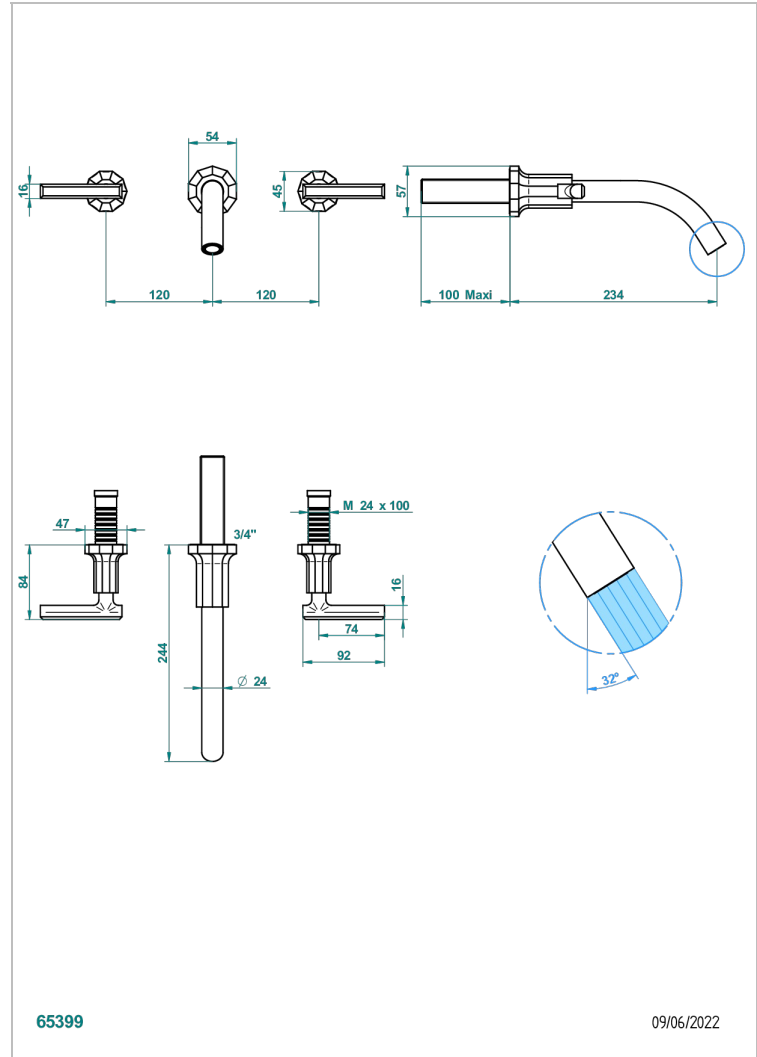

LES ONDES WITH LEVER HANDLES

G8B-40GBUS

Trim for wall mounted 3-hole lavatory set only

65399

09/06/2022

CHARACTERISTIC

- Les Ondes with lever handles
- Trim for wall mounted 3-hole lavatory set only

RELATED SKU'S

- Ref. G00-40AM/US Rough parts for wall set (one counter clockwise and one clockwise cartridges)

AVAILABLE FINITIONS

Black ceram - D30
Blush PVD - H62
Brass color PVD - H49
Brown bronze color PVD - F33
Chrome polished - A02
Chrome polished / gold polished - G02