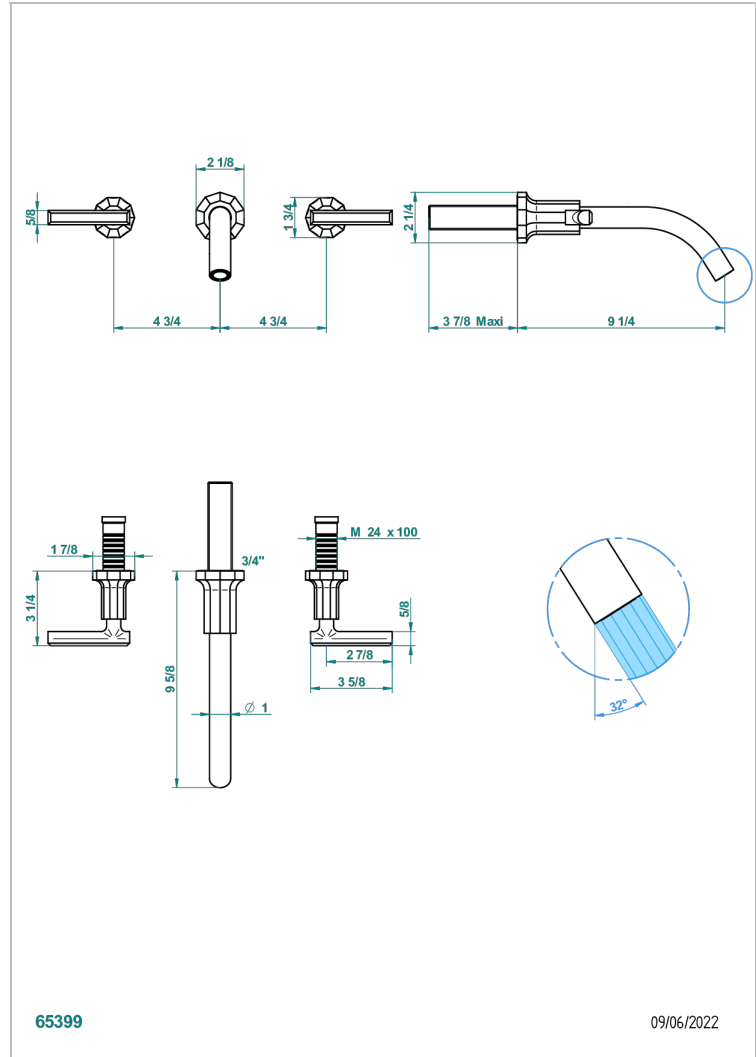

LES ONDES WITH LEVER HANDLES

G8B-40GBUS

Trim for wall mounted 3-hole lavatory set only

65399

09/06/2022

CHARACTERISTIC

- Les Ondes with lever handles
- Trim for wall mounted 3-hole lavatory set only

RELATED SKU'S

- Ref. G00-40AM/US Rough parts for wall set (one counter clockwise and one clockwise cartridges)

AVAILABLE FINITIONS

Black ceram - D30

Blush PVD - H62

Brass color PVD - H49

Brown bronze color PVD - F33

Chrome polished - A02