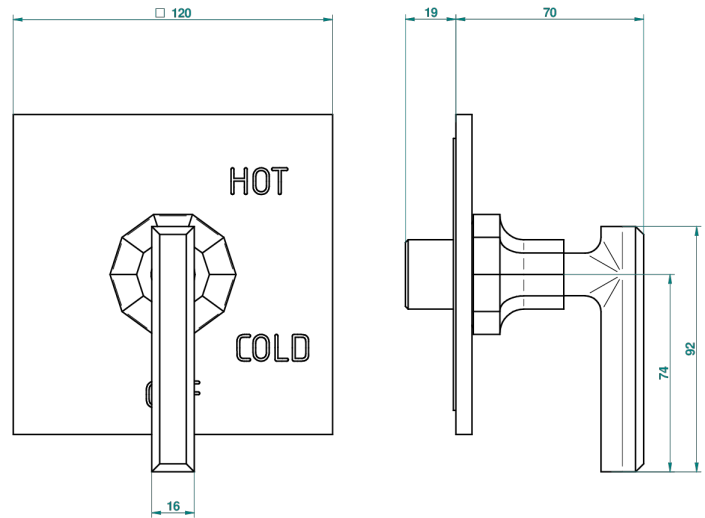

# LES ONDES WITH LEVER HANDLES

G8B-320B

Trim for pressure balance valve

THG<sup>®</sup>  
PARIS

65390

04/01/2018

## CHARACTERISTIC

- Les Ondes with lever handles
- Trim for pressure balance valve

## RELATED SKU'S

- Ref. G00-320A 1/2 " Pressure balance valve