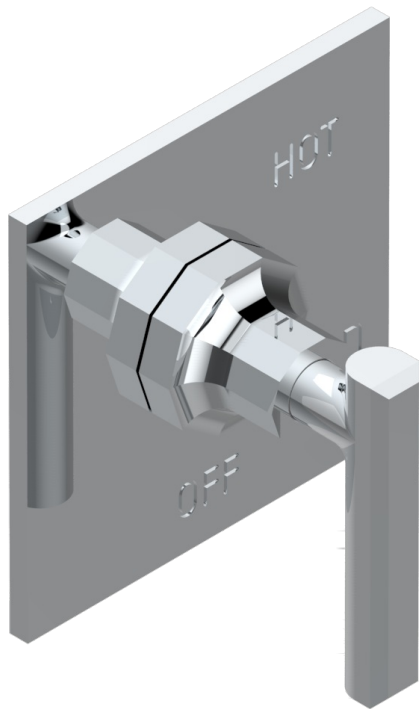

# LES ONDES WITH LEVER HANDLES

G8B-320B

Trim for pressure balance valve

THG<sup>®</sup>  
PARIS

65390

04/01/2018

## CHARACTERISTIC

- Les Ondes with lever handles
- Trim for pressure balance valve

## RELATED SKU'S

- Ref. G00-320A 1/2 " Pressure balance valve