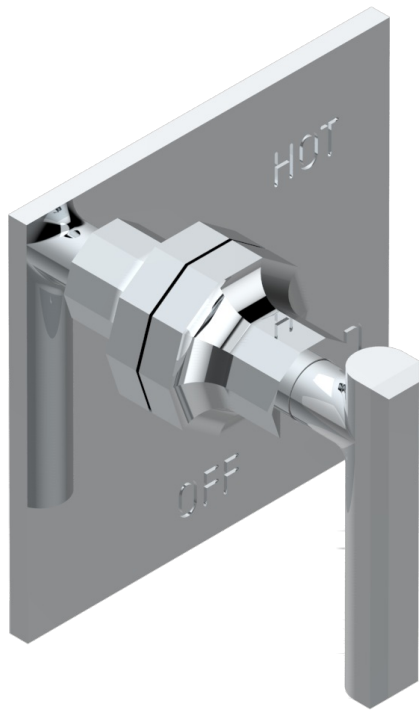

LES ONDES WITH LEVER HANDLES

G8B-320B

Trim for pressure balance valve

THG[®]
PARIS

65390

04/01/2018

CHARACTERISTIC

- Les Ondes with lever handles
- Trim for pressure balance valve

RELATED SKU'S

- Ref. G00-320A 1/2 " Pressure balance valve

AVAILABLE FINITIONS

Black ceram - D30

Blush PVD - H62

Brass color PVD - H49

Brown bronze color PVD - F33

Chrome polished - A02