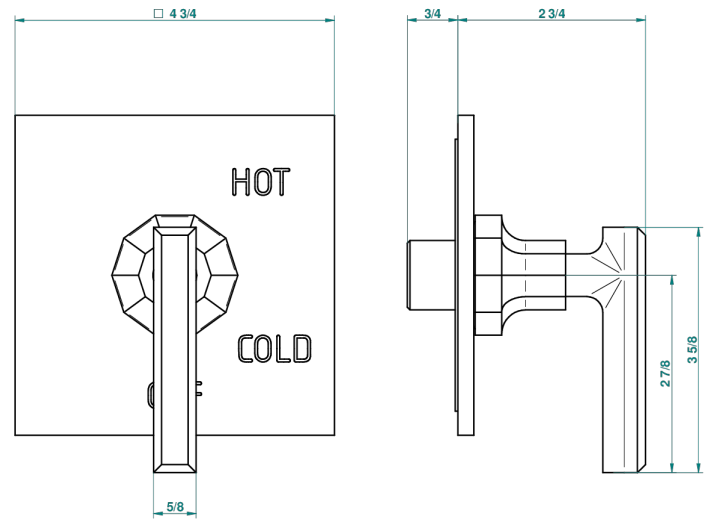

LES ONDES WITH LEVER HANDLES

G8B-320B

Trim for pressure balance valve

THG[®]
PARIS

65390

04/01/2018

CHARACTERISTIC

- Les Ondes with lever handles
- Trim for pressure balance valve

RELATED SKU'S

- Ref. G00-320A 1/2 " Pressure balance valve

AVAILABLE FINITIONS

Black ceram - D30

Blush PVD - H62

Brass color PVD - H49

Brown bronze color PVD - F33

Chrome polished - A02