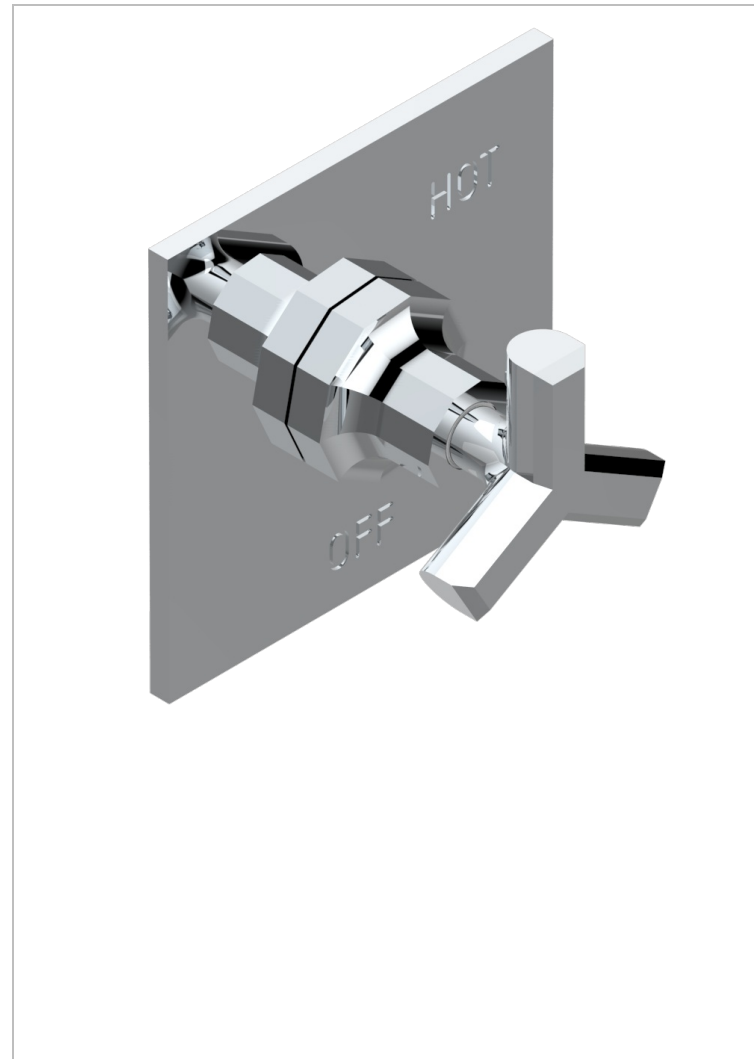

# LES ONDES

G8A-320B

Trim for pressure balance valve

65389

04/01/2018

## CHARACTERISTIC

- Les Ondes
- Trim for pressure balance valve

## RELATED SKU'S

- Ref. G00-320A 1/2 " Pressure balance valve