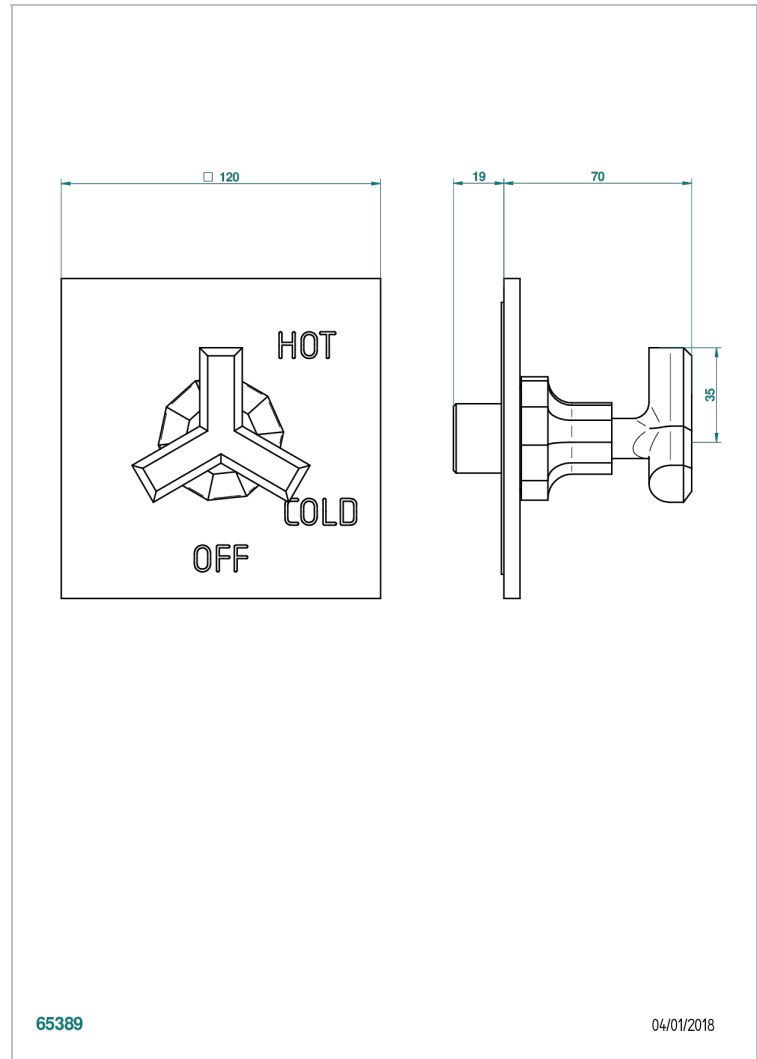

# LES ONDES

G8A-320B

Trim for pressure balance valve

65389

04/01/2018

## CHARACTERISTIC

- Les Ondes
- Trim for pressure balance valve

## RELATED SKU'S

- Ref. G00-320A 1/2 " Pressure balance valve