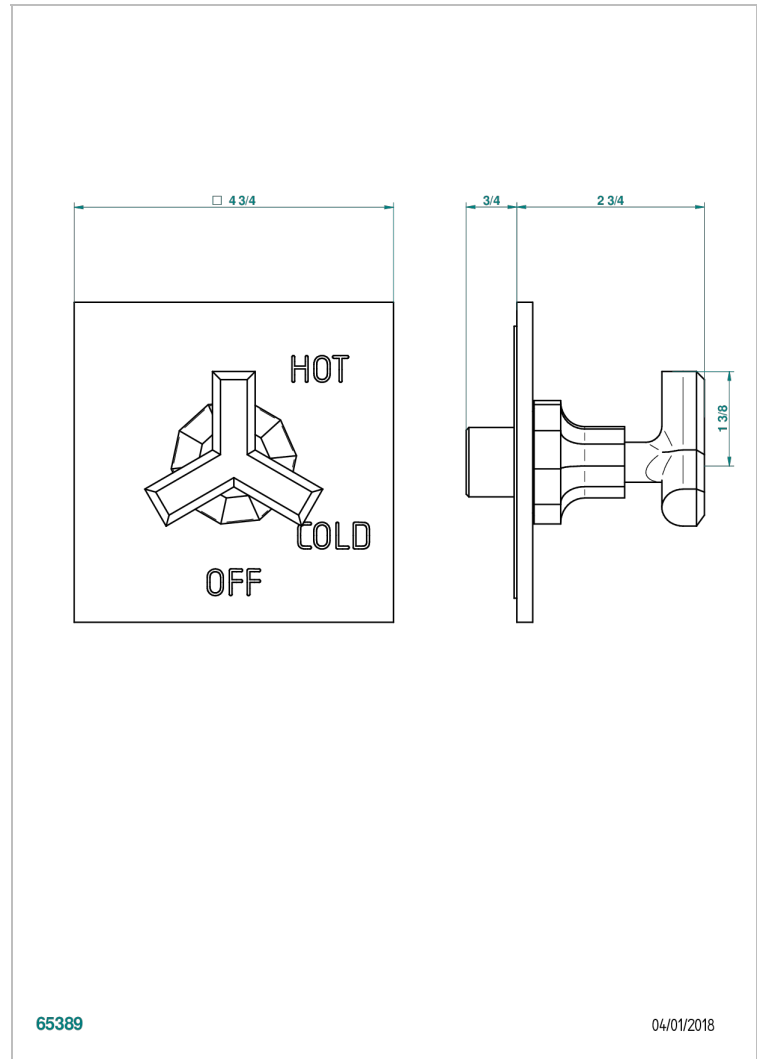

# LES ONDES

G8A-320B

Trim for pressure balance valve

THG<sup>®</sup>  
PARIS

65389

04/01/2018

## CHARACTERISTIC

- Les Ondes
- Trim for pressure balance valve

## RELATED SKU'S

- Ref. G00-320A 1/2 " Pressure balance valve