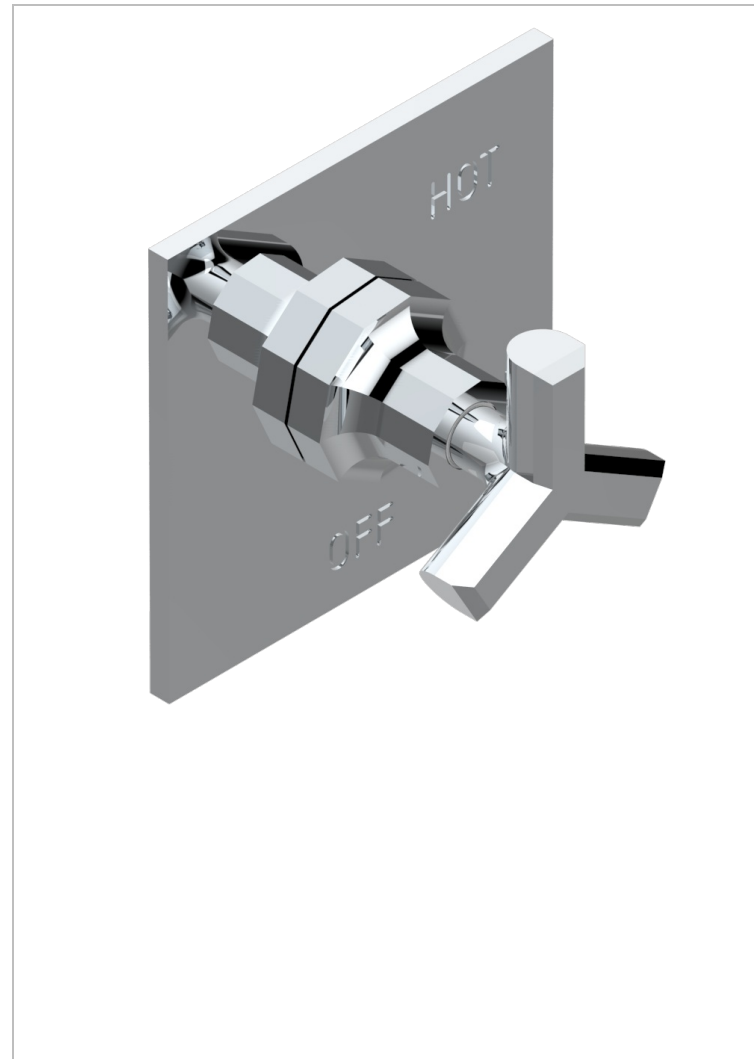

# LES ONDES

G8A-320B

Trim for pressure balance valve

THG<sup>®</sup>  
PARIS

65389

04/01/2018

## CHARACTERISTIC

- Les Ondes
- Trim for pressure balance valve

## RELATED SKU'S

- Ref. G00-320A 1/2 " Pressure balance valve