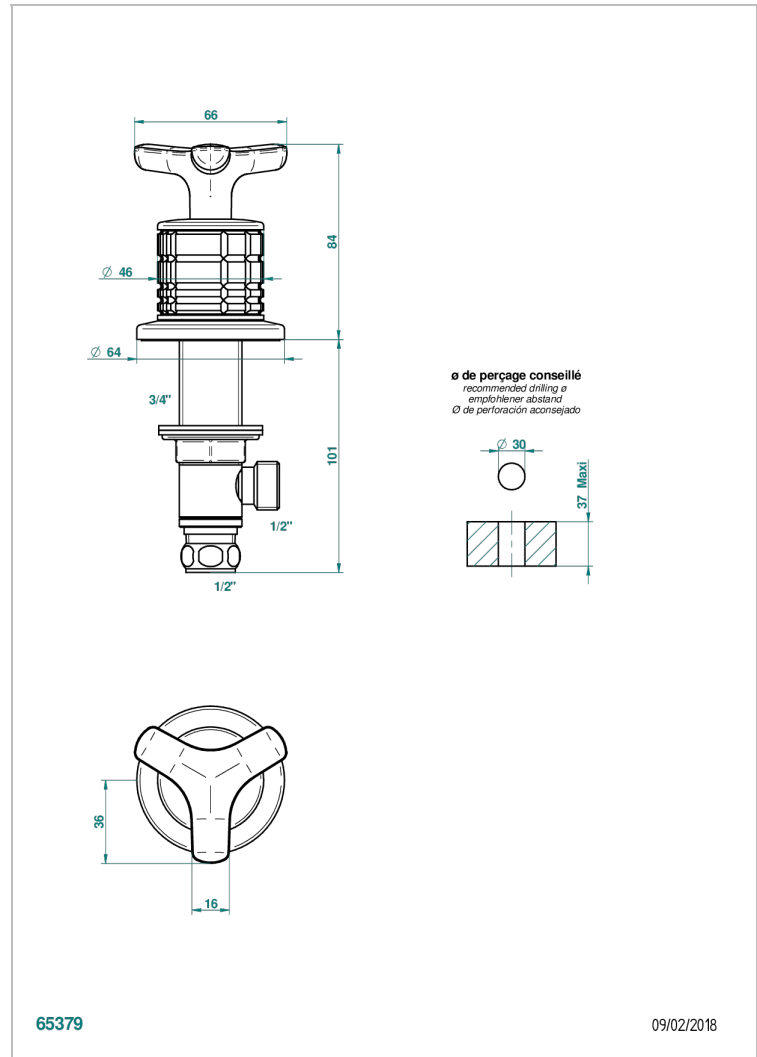

SYSTEM CRYSTAL

G9J-35

Rim mounted 1/2" valve

THG[®]
PARIS

CHARACTERISTIC

- System Crystal
- Rim mounted 1/2" valve

AVAILABLE FINITIONS

Antique nickel - H28
Black ceram - D30
Blush PVD - H62
Brass color PVD - H49
Brown bronze color PVD - F33
Gold color PVD - H52